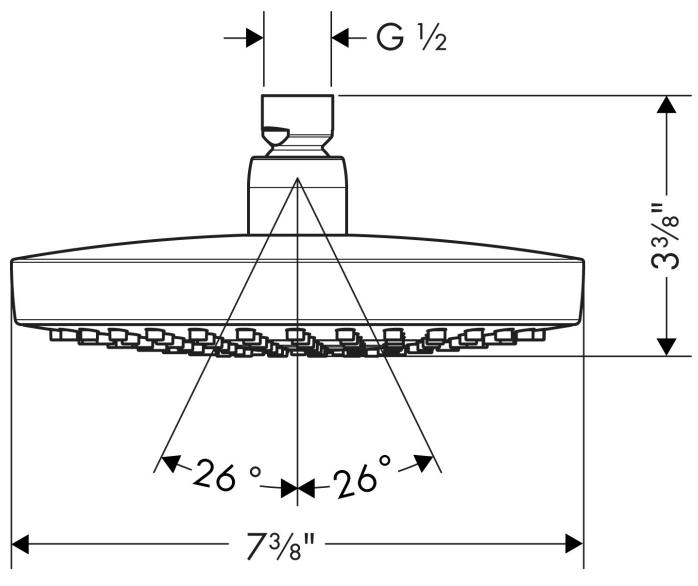

Brand	hansgrohe
Art. Name	<b>Croma Select S</b> Showerhead 180 2-Jet, 1.5 GPM
Art. Nr.	26549001
Surface	chrome
Pos.	1

## Product Picture

## Drawing