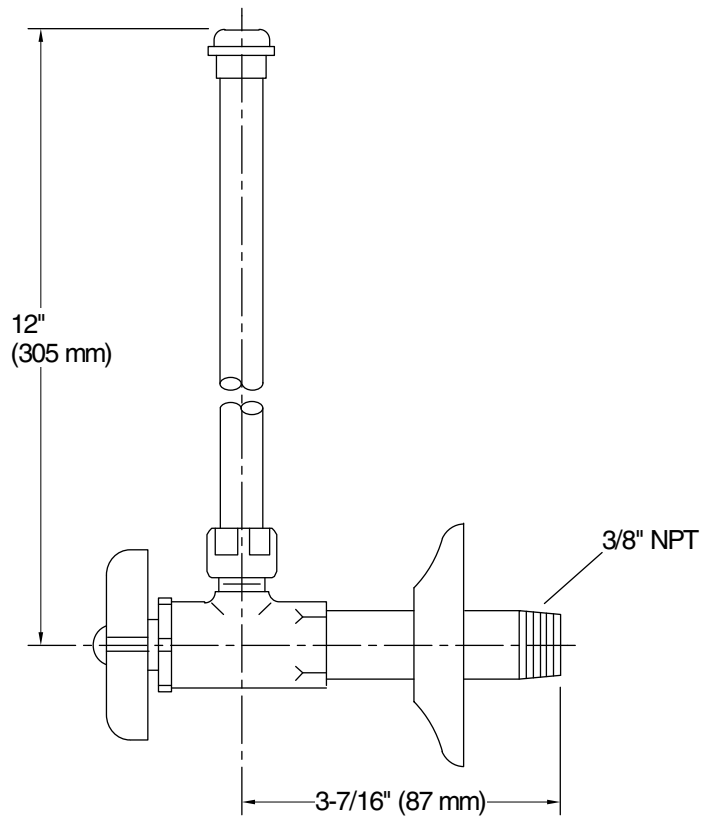

Features

- Compression valves
- Pair of angle supplies with stop
- Annealed vertical tube with union connection
- 3/8 NPT connection with flange
- Four-arm handle stop

Material

- Brass

Recommended Products/Accessories

Technical Information

All product dimensions are nominal.

Handshower:

Rated maximum flow: 0 gal/min (0 l/min)

Notes

Install this product according to the installation guide.