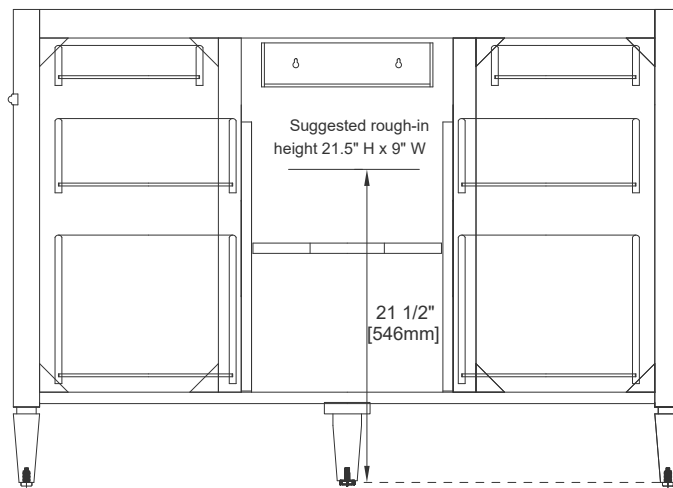

48" BRITTANY VANITY

650-V48-BKO 650-V48-SC
650-V48-BNM 650-V48-SGR
650-V48-SBR 650-V48-UGR
650-V48-VBL

JAMES MARTIN

VANITIES

Features and Materials

Solids: BKO/BNM/B W/SC/SGR/UGR/VBL-Yellow Poplar;
SBR-Para Wood and Yellow Poplar
Veneers: BNM-Birch; SBR-Para Wood
Panels: Plywood
Installation Type: Floor Standing
Number of Basins: One, with Optional 3cm Top
Vanity Top Included: NO, Optional 3cm Tops Available with Sinks
Optional Wooden Backsplash
Basins Included: NO
Overflow: Yes, Front Facing
Number of Doors: One
Number of Drawers: Six
Number of Tip Outs: One
Assembly Type: Installation of Optional 3cm Top with Sink
Drawer Box Material and Construction: 12mm Plywood/English Dovetail Joinery
Hardware Material and Finish: Zinc Alloy in Satin Nickel Color
Fits Drain Hole Size: 1 3/4"
Full Extension, Soft Close Glides
European Soft Close Hinges
Aluminum Laminate Drawer Liners
Adjustable Levelers

Dimension

Width: 47-3/4"
Depth: 22-7/8"
Height: 32-5/8"
Rough-In Height: 21-1/2"

48" BRITTANY VANITY

650-V48-BKO 650-V48-SC
 650-V48-BNM 650-V48-SGR
 650-V48-BW 650-V48-UGR
 650-V48-SBR 650-V48-VBL

JAMES MARTIN VANITIES

Side View

Back View

All dimensions are nominal

Diagrams are of cabinet only—James Martin Optional Countertops and sinks are not shown

Visit website for warranty and installation information
www.jamesmartinvanities.com