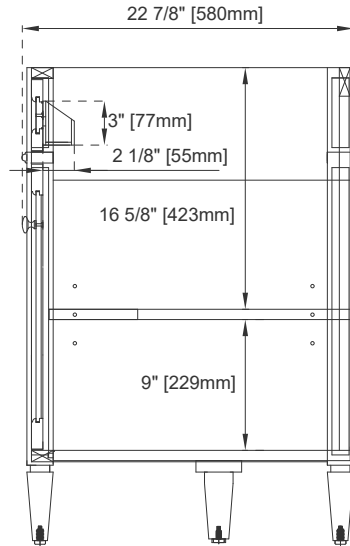

48" BRITTANY VANITY

650-V48-BKO 650-V48-SC
650-V48-BNM 650-V48-SGR
650-V48-SBR 650-V48-UGR
650-V48-VBL

JAMES MARTIN

VANITIES

Features and Materials

Solids: BKO/BNM/B W/SC/SGR/UGR/VBL-Yellow Poplar;
SBR-Para Wood and Yellow Poplar
Veneers: BNM-Birch; SBR-Para Wood
Panels: Plywood
Installation Type: Floor Standing
Number of Basins: One, with Optional 3cm Top
Vanity Top Included: NO, Optional 3cm Tops Available with Sinks
Optional Wooden Backsplash
Basins Included: NO
Overflow: Yes, Front Facing
Number of Doors: One
Number of Drawers: Six
Number of Tip Outs: One
Assembly Type: Installation of Optional 3cm Top with Sink
Drawer Box Material and Construction: 12mm Plywood/English Dovetail Joinery
Hardware Material and Finish: Zinc Alloy in Satin Nickel Color
Fits Drain Hole Size: 1 3/4"
Full Extension, Soft Close Glides
European Soft Close Hinges
Aluminum Laminate Drawer Liners
Adjustable Levelers

Dimension

Width: 47-3/4"
Depth: 22-7/8"
Height: 32-5/8"
Rough-In Height: 21-1/2"

48" BRITTANY VANITY

650-V48-BKO 650-V48-SC
 650-V48-BNM 650-V48-SGR
 650-V48-BW 650-V48-UGR
 650-V48-SBR 650-V48-VBL

JAMES MARTIN VANITIES

Side View

Back View

All dimensions are nominal

Diagrams are of cabinet only—James Martin Optional Countertops and sinks are not shown

Visit website for warranty and installation information
www.jamesmartinvanities.com