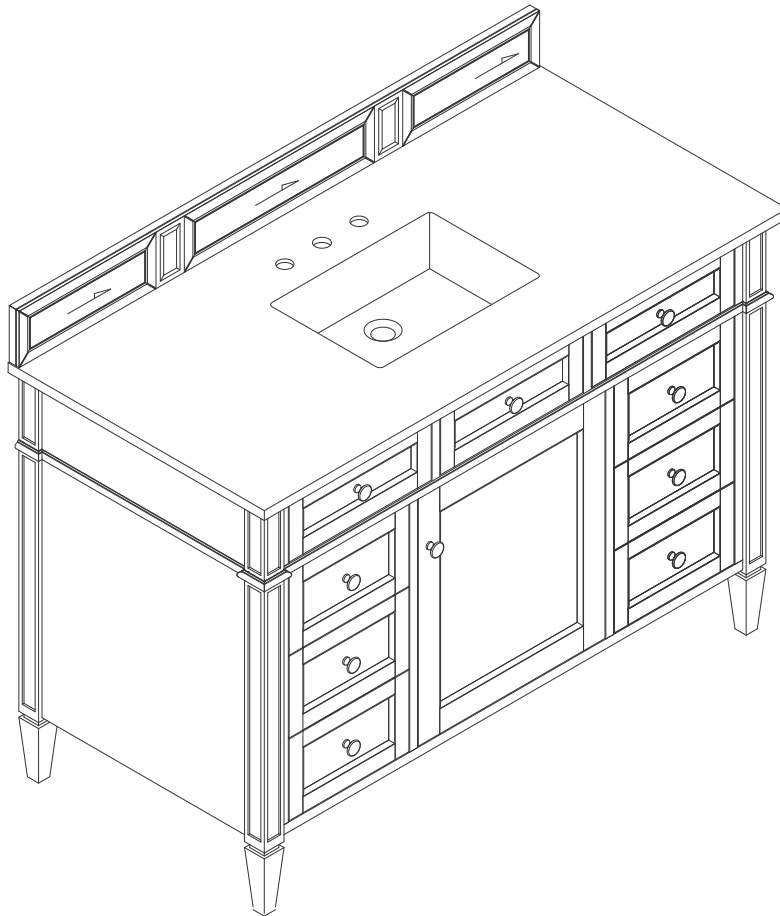

48" BRITTANY VANITY

650-V48-BKO 650-V48-SC
650-V48-BNM 650-V48-SGR
650-V48-SBR 650-V48-UGR
650-V48-VBL

JAMES MARTIN

VANITIES

Features and Materials

Solids: BKO/BNM/B W/SC/SGR/UGR/VBL-Yellow Poplar;
SBR-Para Wood and Yellow Poplar
Veneers: BNM-Birch; SBR-Para Wood
Panels: Plywood
Installation Type: Floor Standing
Number of Basins: One, with Optional 3cm Top
Vanity Top Included: NO, Optional 3cm Tops Available with Sinks
Optional Wooden Backsplash
Basins Included: NO
Overflow: Yes, Front Facing
Number of Doors: One
Number of Drawers: Six
Number of Tip Outs: One
Assembly Type: Installation of Optional 3cm Top with Sink
Drawer Box Material and Construction: 12mm Plywood/English Dovetail Joinery
Hardware Material and Finish: Zinc Alloy in Satin Nickel Color
Fits Drain Hole Size: 1 3/4"
Full Extension, Soft Close Glides
European Soft Close Hinges
Aluminum Laminate Drawer Liners
Adjustable Levelers

Dimension

Width: 47-3/4"
Depth: 22-7/8"
Height: 32-5/8"
Rough-In Height: 21-1/2"

48" BRITTANY VANITY

650-V48-BKO 650-V48-SC
 650-V48-BNM 650-V48-SGR
 650-V48-BW 650-V48-UGR
 650-V48-SBR 650-V48-VBL

JAMES MARTIN VANITIES