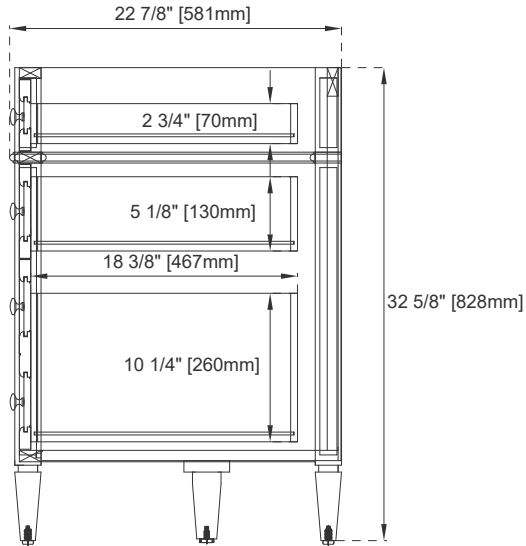

48" BRITTANY VANITY

650-V48-BKO 650-V48-SC
650-V48-BNM 650-V48-SGR
650-V48-SBR 650-V48-UGR
650-V48-VBL

JAMES MARTIN

VANITIES

Features and Materials

Solids: BKO/BNM/B W/SC/SGR/UGR/VBL-Yellow Poplar;
SBR-Para Wood and Yellow Poplar
Veneers: BNM-Birch; SBR-Para Wood
Panels: Plywood
Installation Type: Floor Standing
Number of Basins: One, with Optional 3cm Top
Vanity Top Included: NO, Optional 3cm Tops Available with Sinks
Optional Wooden Backsplash
Basins Included: NO
Overflow: Yes, Front Facing
Number of Doors: One
Number of Drawers: Six
Number of Tip Outs: One
Assembly Type: Installation of Optional 3cm Top with Sink
Drawer Box Material and Construction: 12mm Plywood/English Dovetail Joinery
Hardware Material and Finish: Zinc Alloy in Satin Nickel Color
Fits Drain Hole Size: 1 3/4"
Full Extension, Soft Close Glides
European Soft Close Hinges
Aluminum Laminate Drawer Liners
Adjustable Levelers

Dimension

Width: 47-3/4"
Depth: 22-7/8"
Height: 32-5/8"
Rough-In Height: 21-1/2"

48" BRITTANY VANITY

650-V48-BKO 650-V48-SC
 650-V48-BNM 650-V48-SGR
 650-V48-BW 650-V48-UGR
 650-V48-SBR 650-V48-VBL

JAMES MARTIN VANITIES

Side View

Back View

All dimensions are nominal

Diagrams are of cabinet only—James Martin Optional Countertops and sinks are not shown

Visit website for warranty and installation information
www.jamesmartinvanities.com