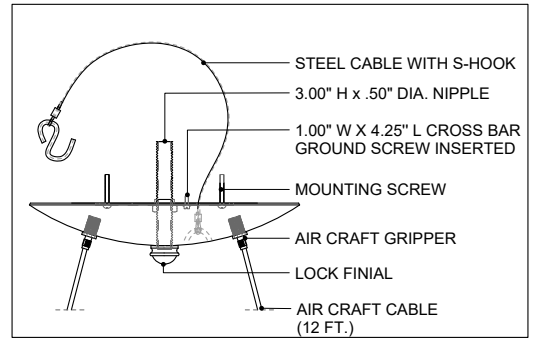

42.25" DIA. BODY
 8.00" DIA. CANOPY
 1.00" W X 4.25" L
 CROSS BAR

TOP VIEW

STEEL CABLE WITH S-HOOK
 3.00" H x .50" DIA. NIPPLE
 1.00" W X 4.25" L CROSS BAR
 GROUND SCREW INSERTED
 MOUNTING SCREW
 AIR CRAFT GRIPPER
 LOCK FINIAL
 AIR CRAFT CABLE
 (12 FT.)

CANOPY DETAIL

ADJUSTABLE
 1.25"
 145.00"
 MAX HT.
 26.50"
 MIN. HT.
 13.00"
 FIXED

FRONT VIEW