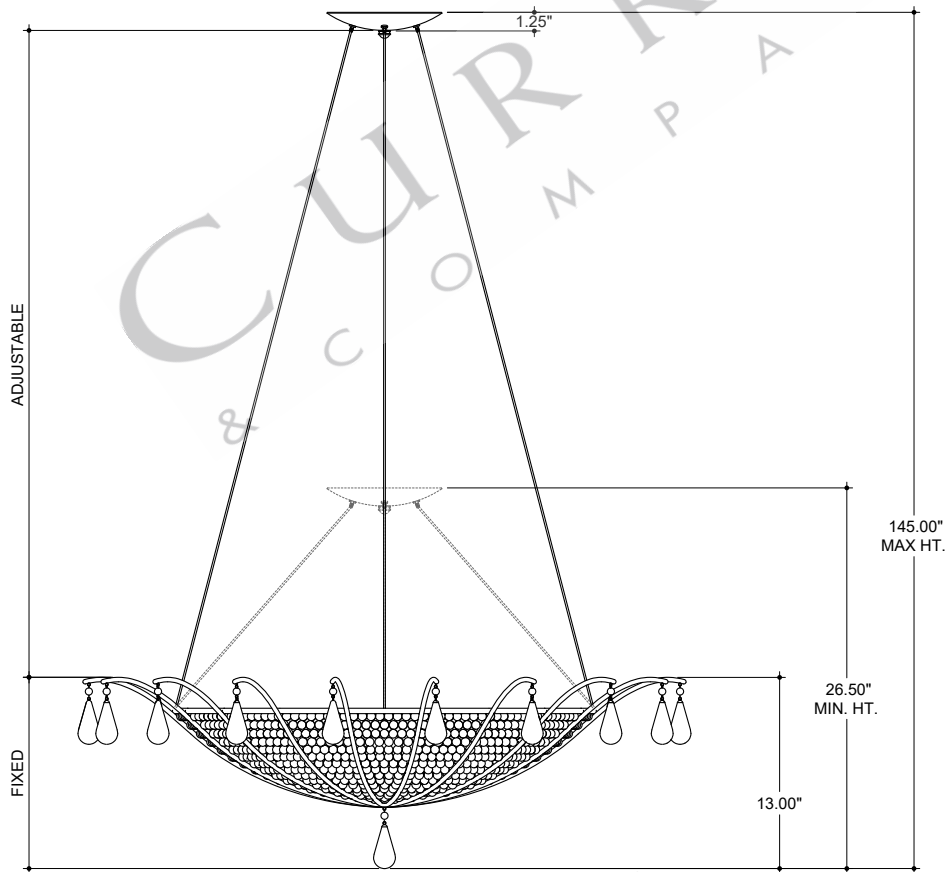

42.25" DIA. BODY
 8.00" DIA. CANOPY
 1.00" W X 4.25" L
 CROSS BAR

TOP VIEW

STEEL CABLE WITH S-HOOK
 3.00" H x .50" DIA. NIPPLE
 1.00" W X 4.25" L CROSS BAR
 GROUND SCREW INSERTED
 MOUNTING SCREW
 AIR CRAFT GRIPPER
 LOCK FINIAL
 AIR CRAFT CABLE
 (12 FT.)

CANOPY DETAIL

ADJUSTABLE
 1.25"
 145.00"
 MAX HT.
 26.50"
 MIN. HT.
 13.00"
 FIXED

FRONT VIEW