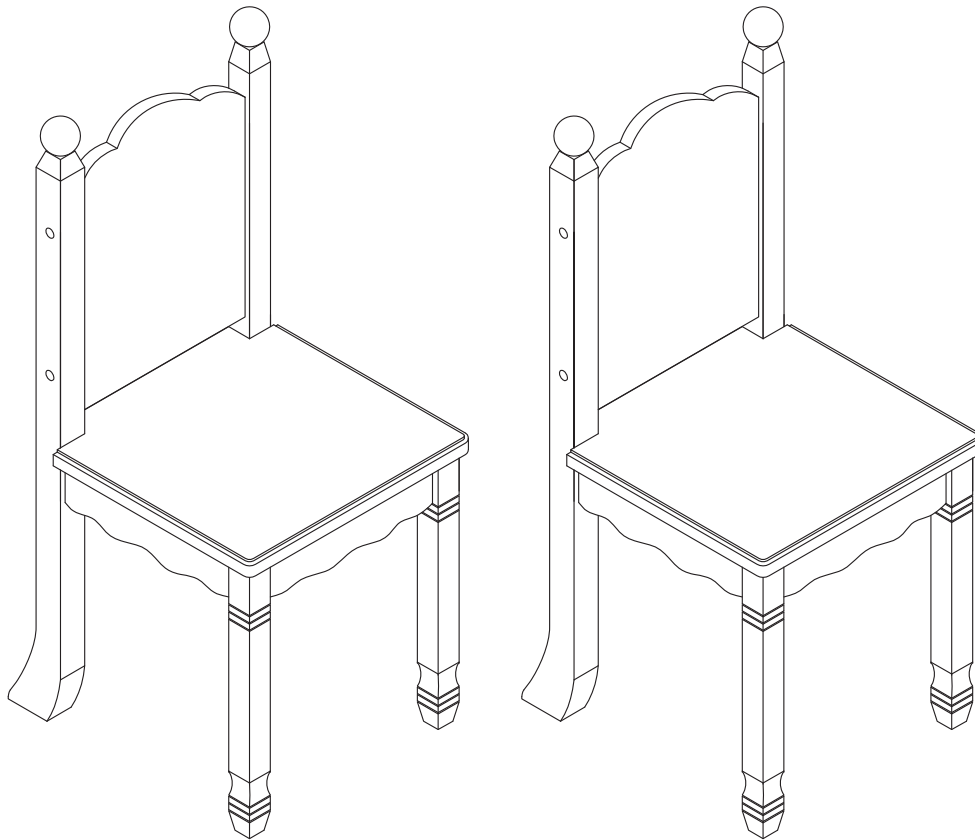

Fantasy Fields Magic Garden Set of 2 Chair

W-7484A2

WARNING

CHOKING HAZARD-small parts
Not for children under 3yrs
The toy is to be assembled by an adult.

TIME SAVER!

3D Interactive Instruction

ENGLISH WARNING! Not suitable for children under 3 years, as there is a choking hazard from swallowable small parts. Assembly should be carried out by an adult. Prior to assembly this package contains sharp edges and sharp points. Keep away from children until assembled. Please remove all packaging attachments before giving this item to your child. Please keep this information for possible future correspondence.