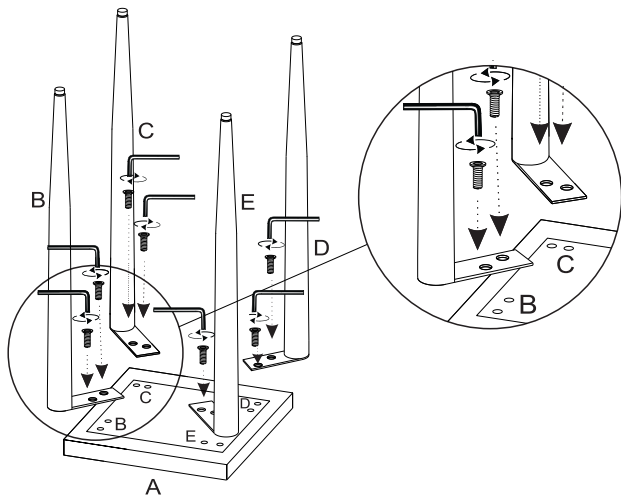

ASSEMBLY INSTRUCTIONS

LEMAIRE SIDE TABLE

PART LIST :-

NO.	DESCRIPTION	IMAGE	QTY
A	MARBLE TOP		1
B	LEG		1
C	LEG		1
D	LEG		1
E	LEG		1

HARDWARE LIST :-

x8	
ALLEN SCREWS	
x1	
ALLEN KEY	

STEP:- 1

STEP:- 2

STEP:- 3 ASSEMBLED