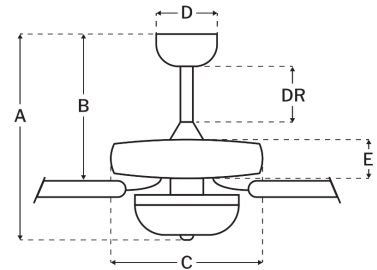

Blade Sweep (in):	60
Downrod Length (in):	4
Height (in):	18.71
Canopy Width (in):	5.51
Product Weight (lbs):	24.8
Lead Wire (in):	76
Carton Length (in):	26.3
Carton Width (in):	12.83
Carton Height (in):	11.34
Carton Cube:	2.22
Carton Weight (lbs):	28.02

Motor

Motor Material:	Silicon Steel
Motor Technology:	AC
Motor Size (mm):	188x20
Mounting Options:	Flat or Angled Ceiling
Motor Type:	3-Speed Reversible
Indoor/Outdoor Rating:	Indoor

Blades

Number of Blades:	5
Blades Included:	Yes
Blade Finish:	Driftwood/Grey Walnut
Optional Blade Finishes:	No
Blade Material:	Plywood
Blade Sweep:	60"
Blade Pitch:	12.5

Warranty

Limited Lifetime Warranty

Ceiling Drop Dimensions

A: Total Height w/ 4" Downrod	18.71"
B: Blade to Ceiling Height	10.77"
C: Housing Width	11.56"
D: Canopy Width	5.51"
E: Housing Height	4.54"

Electrical/Lighting