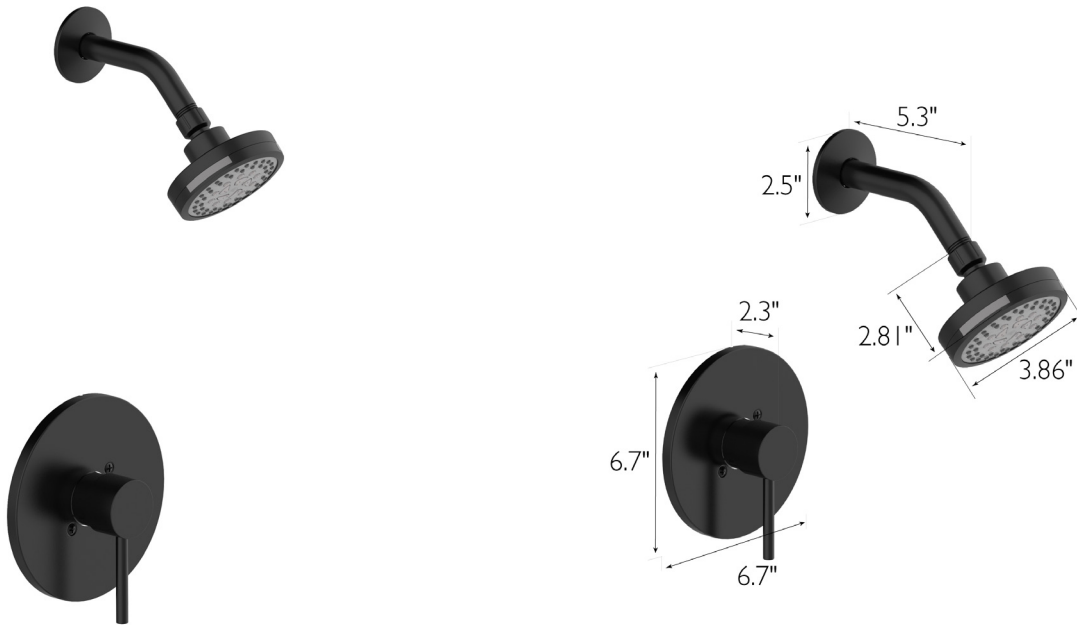

Eastport II Shower Trim with Valve

Matte Black

SPECIFICATIONS

MATERIAL:	Zinc/Brass	WEIGHT:	3 lbs.
HANDLE MATERIAL:	N/A	PVD FINISH:	No
CARTRIDGE MATERIAL:	N/A	ESCUTCHEON INCLUDED:	Yes
WATERWAY MATERIAL:	Brass	VALVE INCLUDED:	Yes
VALVE MATERIAL:	Brass	PRESSURE BALANCED VALVE:	Yes
FLOW RATE:	1.8 GPM	SHOWER HEAD FUNCTIONS (QTY):	5
LOW FLOW:	Yes	SHOWER HEAD NOZZLE TYPE:	Raised
HANDLES CONFIGURATION:	Single Handle	SHOWER HEAD SHAPE:	Round
HANDLE REACH:	2.3"	SHOWER HEAD PUSH BUTTON:	No
QUICK ATTACH INCLUDED:	No	TUB SPOUT DIVERTER INCLUDED:	No
DIMENSIONS FOR SHOWER ARM:	2.5" H x 5.3" L		
DIMENSIONS FOR SHOWER HEAD:	2.81" H x 3.86" L		
DIMENSIONS FOR TRIM:	6.7" H x 6.7" L x 2.3" D		