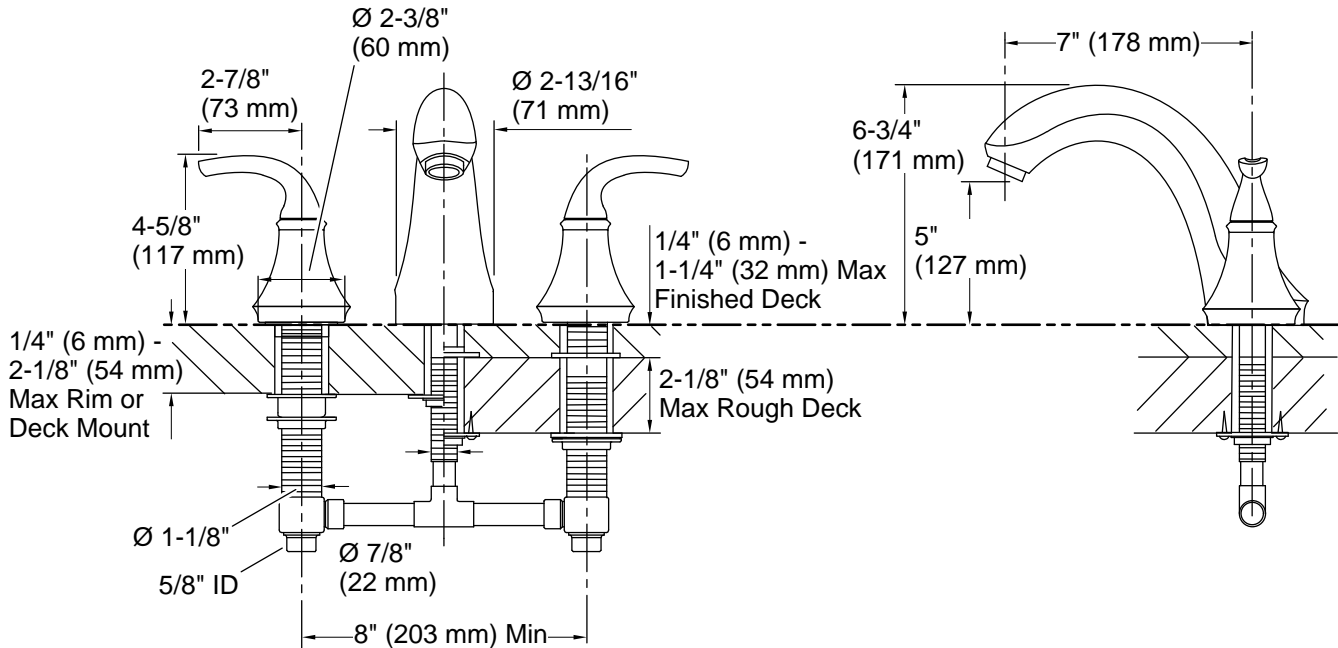

Rim- or Deck-Mount Installation

Rough + Finished Deck Mount Installation

Technical Information

All product dimensions are nominal.

Drain included: No

Spout:

Spout reach: 7" (178 mm)

Handshower:

Rated maximum flow: 0 gal/min (0 l/min)

Notes

Install this product according to the installation instructions.

ADA, OBC, CSA B651 compliant when installed to the specific requirements of these regulations.