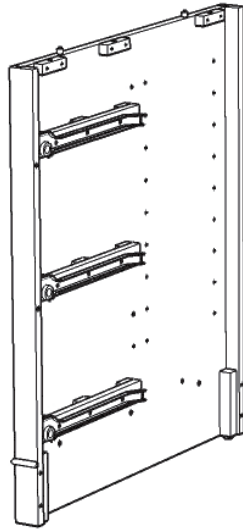

homestyles[®]

20 05436 0922

Storage Island

IMPORTANT

Carefully remove all the parts from the carton and place them individually on a soft cloth to prevent scratches or other damage.

Carefully and strictly follow these assembly instructions to ensure a completed product as designed.

Do not use power tools above 8 volts to assemble.

Part List

B.
Side Panel
1 pc.

C.
Side Panel
1 pc.

F.
Back Panel
1 pc.

For assembly see instructions in carton 20 05436 0923.

Home Styles Customer Service: www.homestyles-furniture.com,
servicedesk@homestyles-furniture.com, 888-680-7460, 877-831-0319