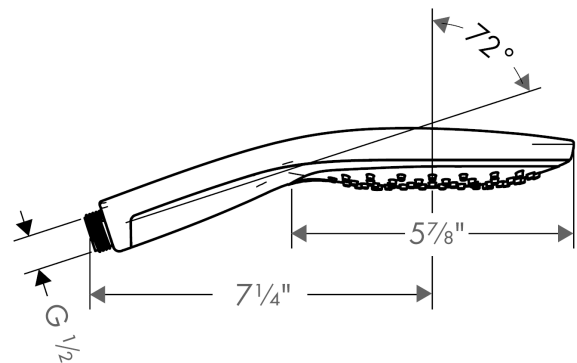

Raindance Select S

Handshower 150 3-Jet, 2.0 GPM

Finishes : **brushed nickel** Part no. : **04730820**

Description

Features

- Select button for comfortable alternation of spray modes
- 81 no-clog spray channels
- Spray modes: CaresseAir, Mix, RainAir
- Flow: 2.0 GPM (7.6 L/Min)
- Fully-finished matching spray face

Item details

List Price \$ 234.00

Technology

Compliance

Product image

Scale drawing

Raindance Select S
Handshower 150 3-Jet, 2.0 GPM
Finishes : **brushed nickel** Part no. : **04730820**

Exploded drawing

Year of production: >01/18

Raindance Select S
Handshower 150 3-Jet, 2.0 GPM
 Finishes : **brushed nickel** Part no. : **04730820**

Spare parts list

Year of production: >01/18

Pos.	Description	Part no.	Price	PU
1	filter packing	94246000	-	1