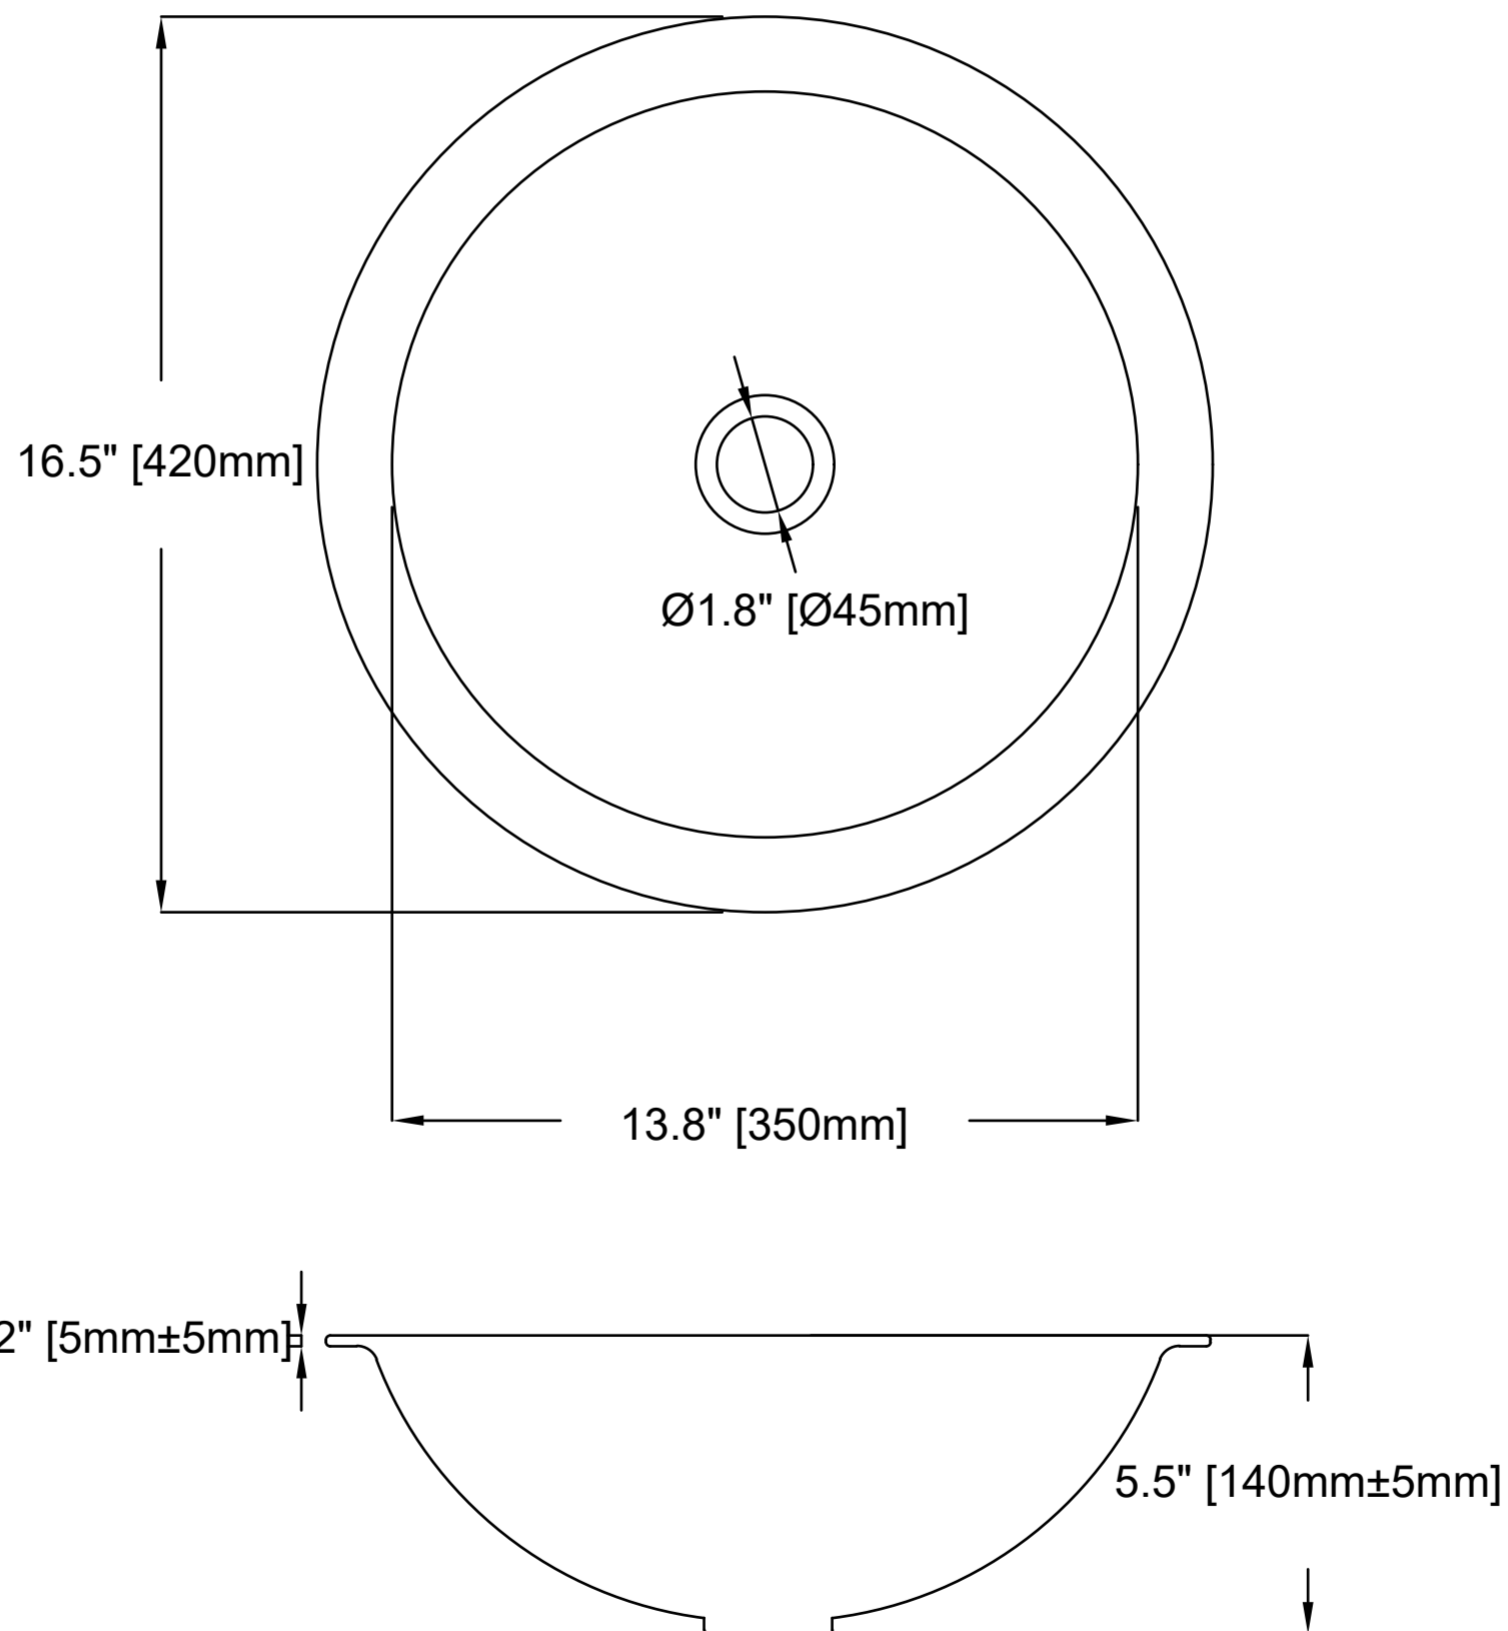

LS-AZ904

BATHROOM VESSEL SINK

HAVE QUESTIONS? CALL 305-614-4070 OR VISIT [ANZZI.COM](https://www.anzzi.com)