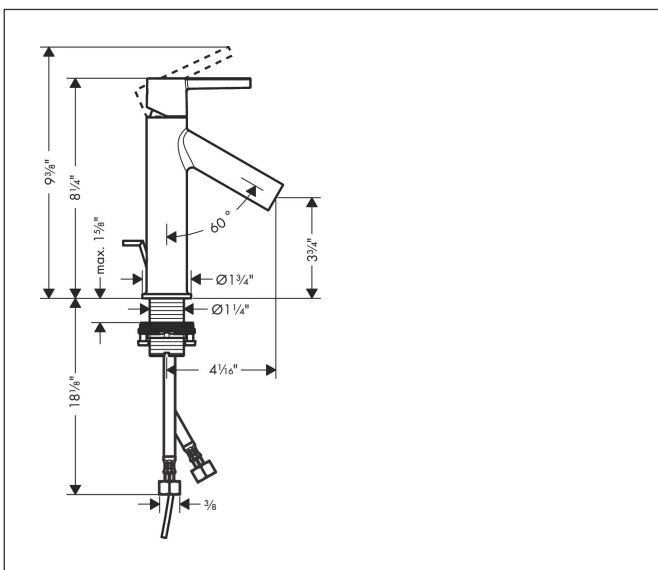

Brand	AXOR
Art. Name	AXOR Starck Single-Hole Faucet 100 with Lever Handle and Pop-Up Drain, 1.2 GPM
Art. Nr.	10001821
Surface	brushed nickel
Pos.	1

Product Picture

Features

- Consists of: Pop-up assembly, Single-handle faucet
- Spray modes: Aerated spray
- Flow: 1.2 GPM (4.5 L/Min)
- Ceramic cartridge
- Includes pop-up drain

Drawing

Technology