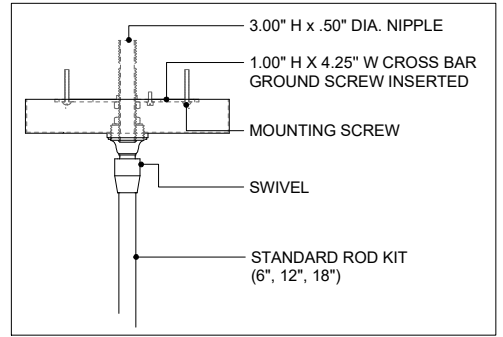

TOP VIEW

CANOPY DETAIL

FRONT VIEW

9000-0739

ALL WORK © 2020 CURREY & COMPANY