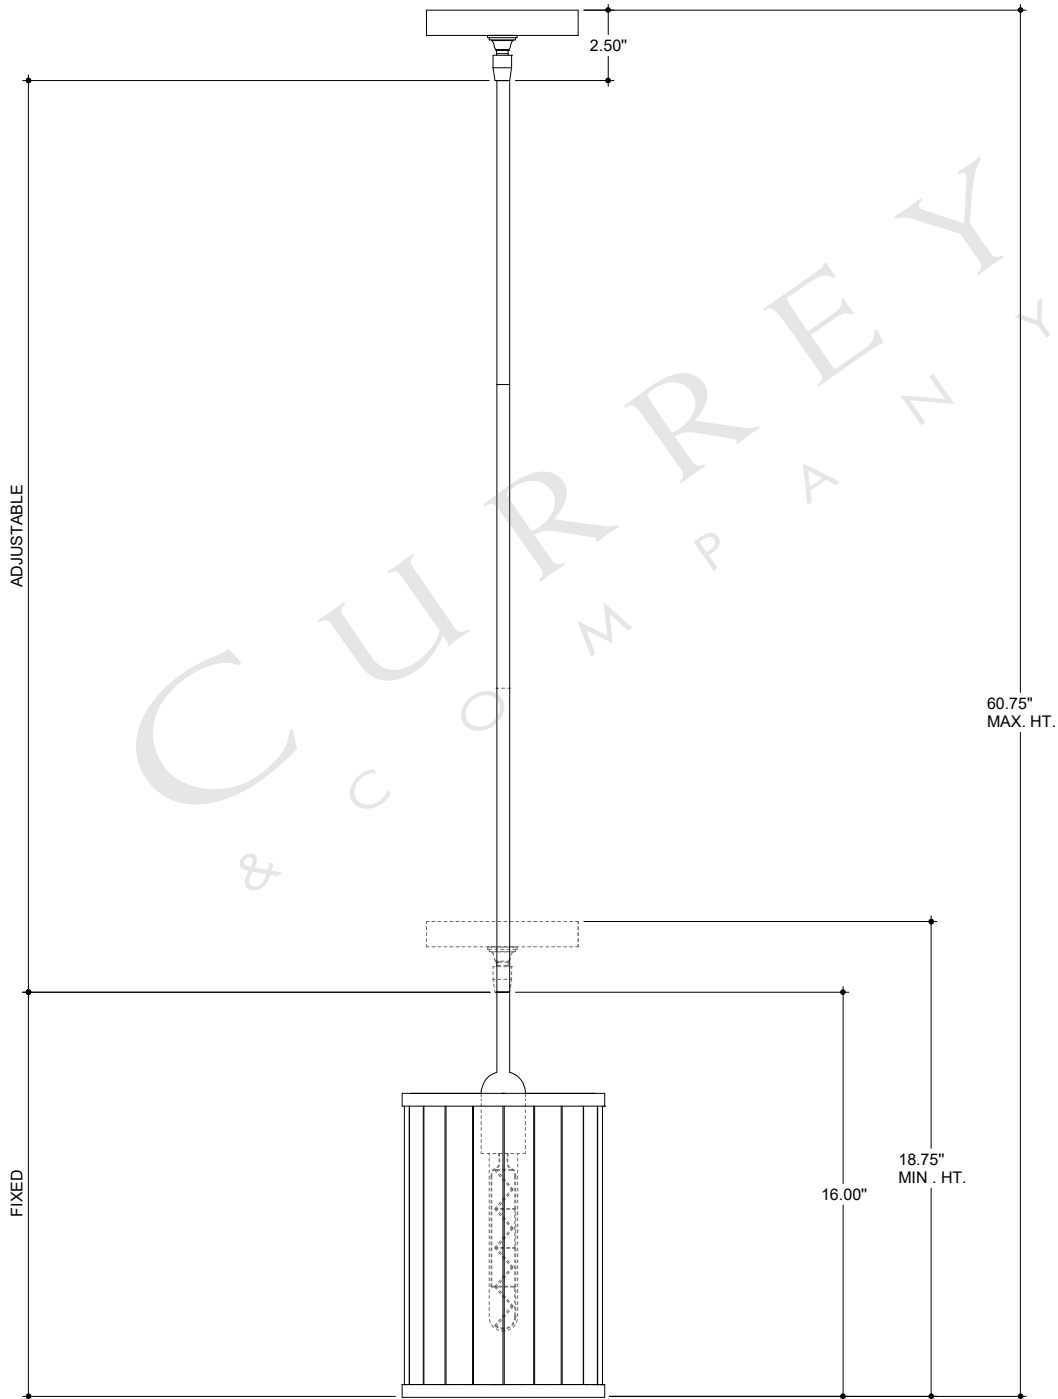

TOP VIEW

CANOPY DETAIL

FRONT VIEW

9000-0739

ALL WORK © 2020 CURREY & COMPANY