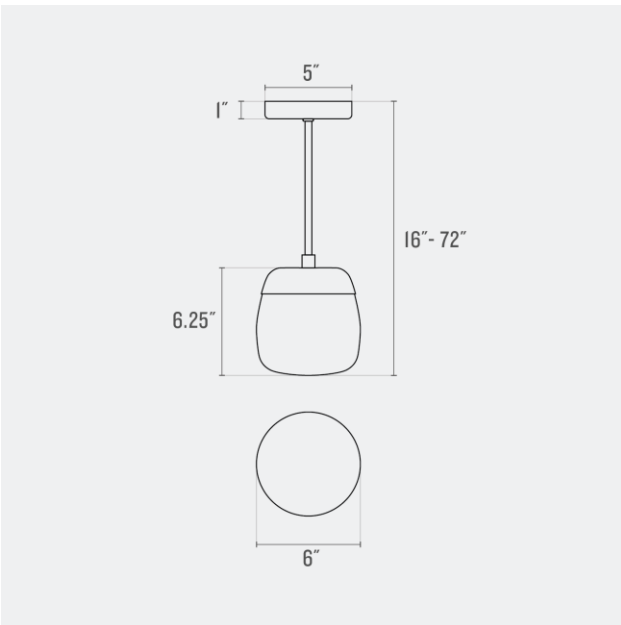

SCHOOLHOUSE

Ray 6" Pendant

Application: Pendant

Product Origin: Processed and assembled in Portland, Oregon using ethically-sourced domestic and global components.

UL Listed: Yes

Max Wattage: 40 W

Voltage: 120/220 Volts

Location Rating: Damp

Dimensions:

Overall: 16" - 72" H x 6" W x 6" D

Canopy: 1" H x 5" W x 5" D

Shade: 6.25" H x 5.5" W x 5.5" D

Materials: Steel / Glass

Details:

- Includes a 40W equivalent G16 frosted LED bulb (5W, 120V, 2700K, 300 lm, CRI 95)
- Suitable for covered outdoor use
- Max angle for vaulted is 35 degrees

One year guarantee