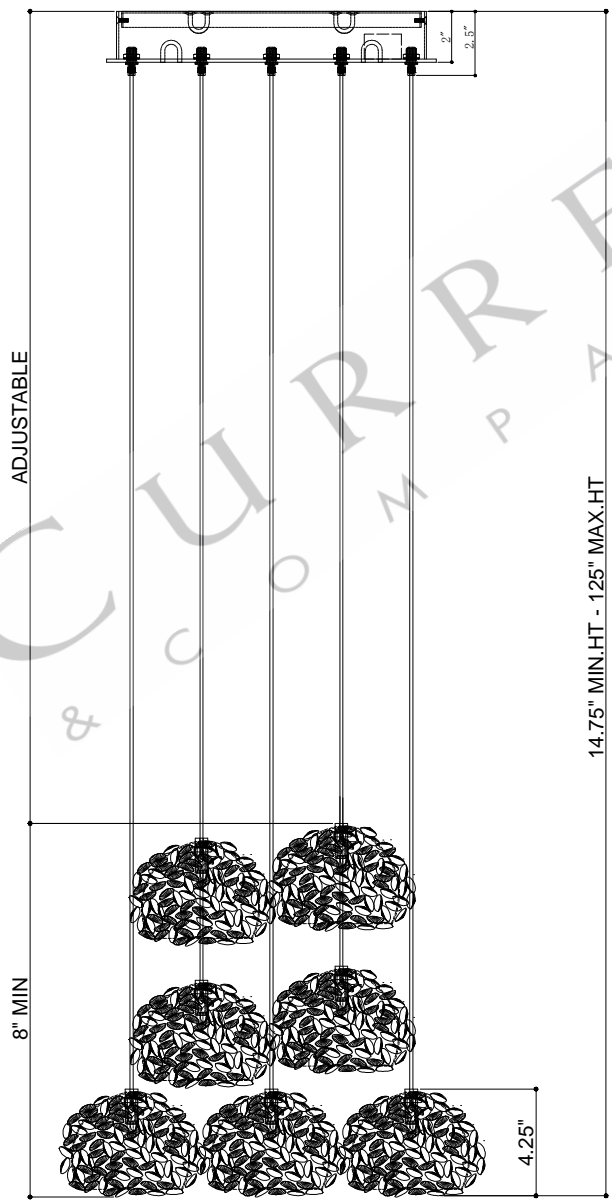

13"DIA*2.5"H.CANOPY
 11.75"DIA*0.75"H
 MOUNTING PLATE COVER
 5.75"DIA*4.25"H. SHADE

TOP VIEW

11.75"DIA.MOUNTING PLATE
 MOUNTING SCREW
 13"DIA.CANOPY
 WIRE LOCK
 METAL BRAIDED ROUND
 WIRE*7pcs

CANOPY DETAIL

ADJUSTABLE

8" MIN

14.75" MIN.HT - 125" MAX.HT

4.25"

8" IS THE MINIMUM
 ADJUSTABLE HEIGHT USING THE
 PEPPER SHADES DUE TO THE
 SHADE SIZE AND THE
 RESPECTIVE SIZE OF
 THE CANOPY

FRONT VIEW

NOTE: CORD LENGTHS ARE
 NOT SHOWN TO SCALE