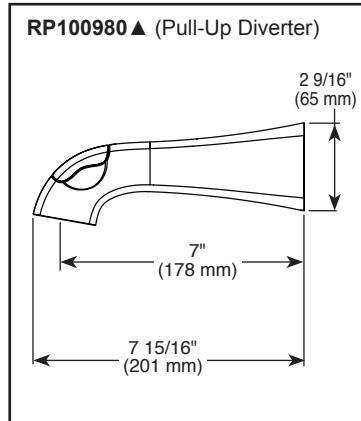

COMPLIES WITH

- ASME A112.18.1 / CSA B125.1
- ASSE 1016
- Indicates compliance to ICC/ANSI A117.1 - Valve control only
- EPA WaterSense®

▲ Designate proper finish suffix

Delta reserves the right (1) to make changes in specifications and materials, and (2) to change or discontinue models, both without notice or obligation. Dimensions are for reference only. See current full-line price book or www.deltafaucet.com for finish options and product availability.

DSP-B-144890-I Rev. C

Delta Faucet Company

55 E. 111th Street, Indianapolis, IN 46280
350 South Edgeware Road, St. Thomas, ON N5P 4L1
© 2021 Delta Faucet Company