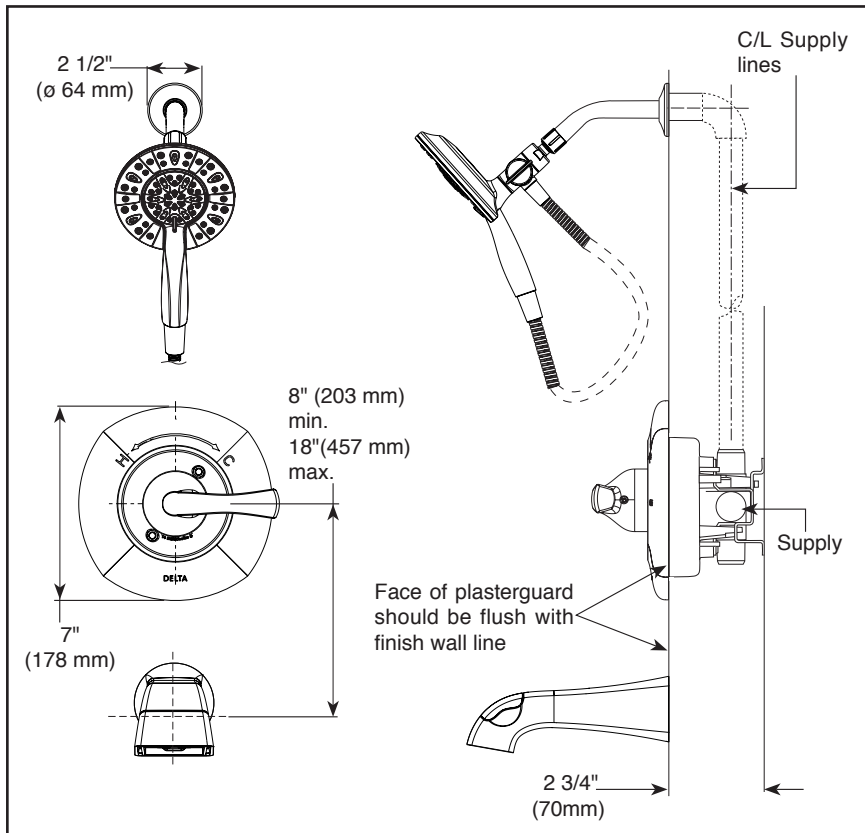

COMPLIES WITH

- ASME A112.18.1 / CSA B125.1
- ASSE 1016
- Indicates compliance to ICC/ANSI A117.1 - Valve control only
- EPA WaterSense®

▲ Designate proper finish suffix

Delta reserves the right (1) to make changes in specifications and materials, and (2) to change or discontinue models, both without notice or obligation. Dimensions are for reference only. See current full-line price book or www.deltafaucet.com for finish options and product availability.

DSP-B-144890-I Rev. C

Delta Faucet Company

55 E. 111th Street, Indianapolis, IN 46280
350 South Edgeware Road, St. Thomas, ON N5P 4L1
© 2021 Delta Faucet Company