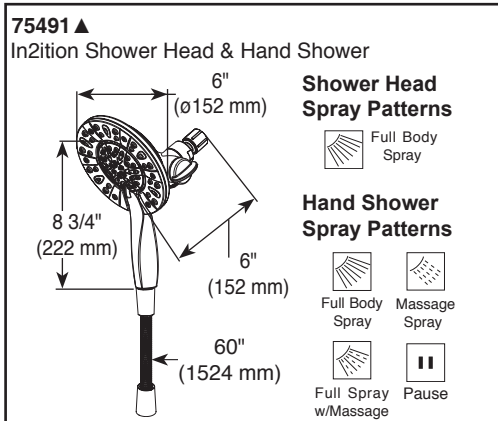

COMPLIES WITH

- ASME A112.18.1 / CSA B125.1
- ASSE 1016
- Indicates compliance to ICC/ANSI A117.1 - Valve control only
- EPA WaterSense®

▲ Designate proper finish suffix

Delta reserves the right (1) to make changes in specifications and materials, and (2) to change or discontinue models, both without notice or obligation. Dimensions are for reference only. See current full-line price book or www.deltafaucet.com for finish options and product availability.

DSP-B-144890-I Rev. C

Delta Faucet Company

55 E. 111th Street, Indianapolis, IN 46280
350 South Edgeware Road, St. Thomas, ON N5P 4L1
© 2021 Delta Faucet Company