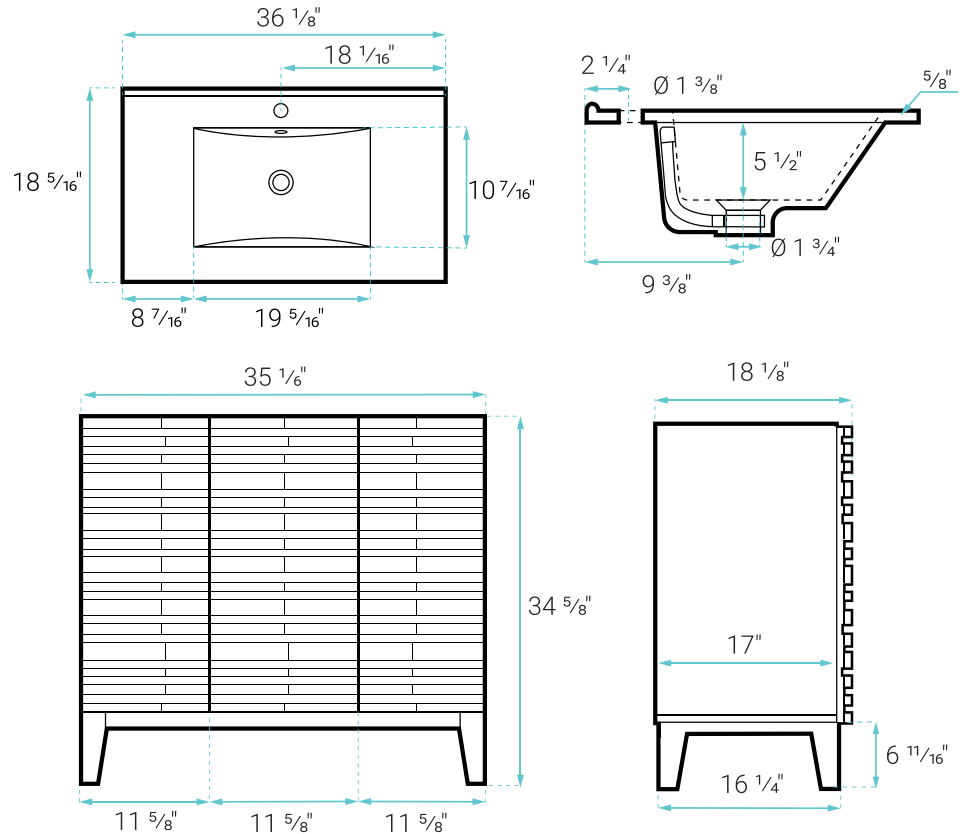

### FEATURES:

- Sleek, freestanding design
- Glazed ceramic, single sink
- Standard 1 3/4" drain hole
- Standard 1 3/4" faucet hole
- Chrome-finish overflow
- Wooden legs

### SPECIFICATIONS:

N.W: 111 lb.

W: 35 1/6" x D: 18 1/8" x H: 34 5/8"

Inner Sink: D: 10 7/16" x W: 19 5/16" x H: 5 1/2"

Basin Depth: 5 1/2"