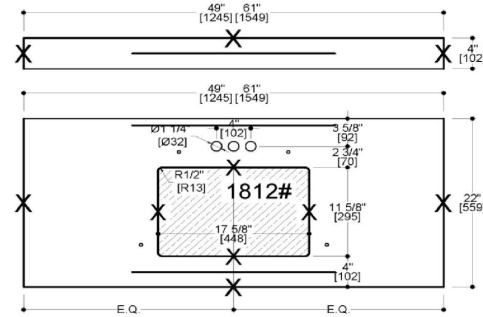

White Concord 2-Door 4-Drawer Vanity with Granite 4" Centerset Golden Sand Rectangle Bowl Vanity Top, Unassembled, 61 x 22

SPECIFICATIONS

MATERIAL CONSTRUCTION:	Wood/Granite
ASSEMBLY REQUIRED:	Yes
ASSEMBLED DIMENSIONS:	34" H x 61" L x 22" D
ASSEMBLED WEIGHT:	173 lbs.
TOOLS NEEDED FOR INSTALLATION:	Screwdriver
CONSTRUCTION TYPE:	Face Frame
HINGE STYLE:	Concealed
DOOR STYLE:	2 MDF Slab Doors
DRAWER STYLE:	4 MDF Drawers
GLIDE STYLE:	STD Easy Glide
FAKE DWR STYLE:	MDF
DWR #1 DIMENSIONS:	5.71" H x 14.25" W
DWR CONSTRUCTION:	Standard
SHELF STYLE:	N/A
SHELF ADJUSTABILITY INCREMENTS:	N/A
SHELF MAX WEIGHT CAPACITY:	N/A
SHELF DIMENSIONS:	N/A
SHELF THICKNESS:	N/A
SHELF MATERIAL:	N/A
FRAME STYLE:	N/A
FACE FRAME MATERIAL:	Pine
SIDES MATERIAL:	Plywood
BOTTOM MATERIAL:	Plywood

TOE KICK INSET WIDTH:	4"
BACK PANEL MATERIAL:	N/A
BACK BRACE MATERIAL:	Plywood
FAUCET TYPE:	Lav Centerset
NUMBER OF MOUNTING HOLES:	3
BOWL MATERIAL:	Ceramic
BACK SPLASH INCLUDED:	Yes
COLOR:	Golden Sand
NUMBER OF BOWLS:	1
BOWL DIMENSIONS:	7.4" H x 11.63" W x 17.63" D
BOWL SHAPE:	Rectangle
SINK THICKNESS:	N/A
MOUNTING TYPE:	Undermount
OVERFLOW HOLE:	Yes
WARRANTY:	1-Year limited warranty
CARB COMPLIANT:	CARB Phase 2
LEGAL FOR SALE IN CALIFORNIA:	Yes
TSCA TITLE IV COMPLIANT:	Yes