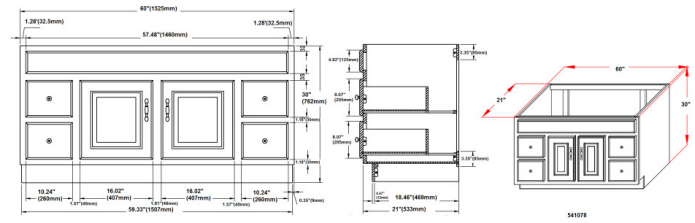

White Concord 2-Door 4-Drawer Vanity with Granite 4" Centerset Golden Sand Rectangle Bowl Vanity Top, Unassembled, 61 x 22

SPECIFICATIONS

MATERIAL CONSTRUCTION:	Wood/Granite
ASSEMBLY REQUIRED:	Yes
ASSEMBLED DIMENSIONS:	34" H x 61" L x 22" D
ASSEMBLED WEIGHT:	173 lbs.
TOOLS NEEDED FOR INSTALLATION:	Screwdriver
CONSTRUCTION TYPE:	Face Frame
HINGE STYLE:	Concealed
DOOR STYLE:	2 MDF Slab Doors
DRAWER STYLE:	4 MDF Drawers
GLIDE STYLE:	STD Easy Glide
FAKE DWR STYLE:	MDF
DWR #1 DIMENSIONS:	5.71" H x 14.25" W
DWR CONSTRUCTION:	Standard
SHELF STYLE:	N/A
SHELF ADJUSTABILITY INCREMENTS:	N/A
SHELF MAX WEIGHT CAPACITY:	N/A
SHELF DIMENSIONS:	N/A
SHELF THICKNESS:	N/A
SHELF MATERIAL:	N/A
FRAME STYLE:	N/A
FACE FRAME MATERIAL:	Pine
SIDES MATERIAL:	Plywood
BOTTOM MATERIAL:	Plywood

TOE KICK INSET WIDTH:	4"
BACK PANEL MATERIAL:	N/A
BACK BRACE MATERIAL:	Plywood
FAUCET TYPE:	Lav Centerset
NUMBER OF MOUNTING HOLES:	3
BOWL MATERIAL:	Ceramic
BACK SPLASH INCLUDED:	Yes
COLOR:	Golden Sand
NUMBER OF BOWLS:	1
BOWL DIMENSIONS:	7.4" H x 11.63" W x 17.63" D
BOWL SHAPE:	Rectangle
SINK THICKNESS:	N/A
MOUNTING TYPE:	Undermount
OVERFLOW HOLE:	Yes
WARRANTY:	1-Year limited warranty
CARB COMPLIANT:	CARB Phase 2
LEGAL FOR SALE IN CALIFORNIA:	Yes
TSCA TITLE IV COMPLIANT:	Yes