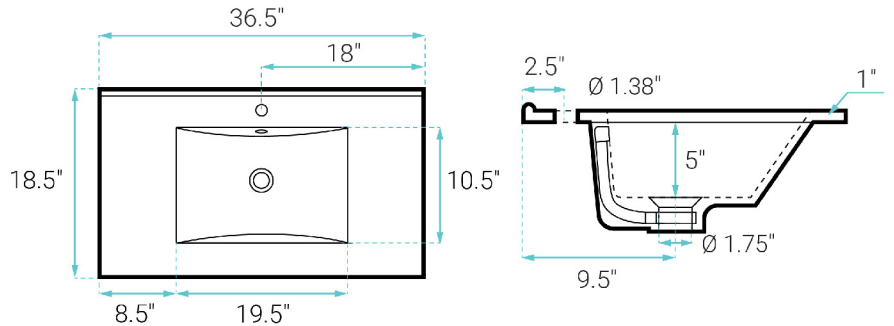

Classé

Swiss Madison®
well made forever

Freestanding Vanity SM-BV663NOMB

FEATURES:

- Sleek, freestanding design
- Glazed ceramic, single sink
- Standard 1.75" drain hole
- Standard 1.38" faucet hole
- Chrome-finish overflow
- Wooden legs

INSTALLATION:

Freestanding, assembly required

COLORS & FINISHES:

- Oak: SM-BV663
- Black: SM-BV663B
- Dark Walnut: SM-BV663WN
- Natural Oak: SM-BV663NO
- White Oak: SM-BV663W

SPECIFICATIONS:

N.W: 62 lb.

W: 36.5" x D: 18.5" x H: 33.5"

Inner Sink: D: 10.5" x W: 19.5" x H: 5"

INCLUDED PARTS:

- Freestanding Vanity: SM-BV663NO-C
- Vanity Top Sink: SM-VT336MB
- Leg: SM-BVP07NO
- Cabinet Hardware: SM-BVP09

REQUIRED PARTS:

- Sink Drain*
- Drain Trap*
- Faucet*
- Water Supply Lines