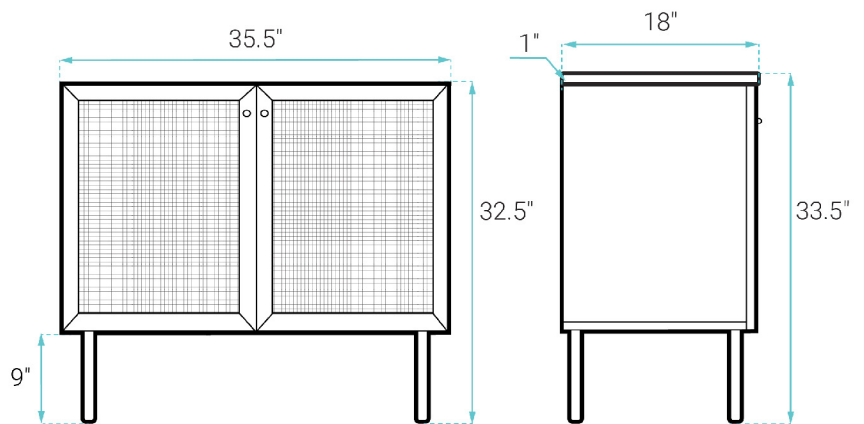

INSTALLATION:

Freestanding, assembly required

COLORS & FINISHES:

- Oak: SM-BV663
- Black: SM-BV663B
- Dark Walnut: SM-BV663WN
- Natural Oak: SM-BV663NO
- White Oak: SM-BV663W

SPECIFICATIONS:

N.W: 62 lb.

W: 36.5" x D: 18.5" x H: 33.5"

Inner Sink: D: 10.5" x W: 19.5" x H: 5"

INCLUDED PARTS:

- Freestanding Vanity: SM-BV663NO-C
- Vanity Top Sink: SM-VT336MB
- Leg: SM-BVP07NO
- Cabinet Hardware: SM-BVP09

REQUIRED PARTS:

- Sink Drain*
- Drain Trap*
- Faucet*
- Water Supply Lines