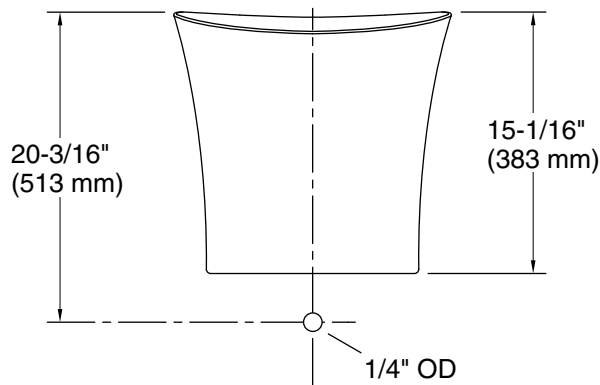

Features

- Round basin
- Unique tall design creates a striking vessel installation on a low-profile vanity
- Can be combined with the K-20702 Veil pedestal to create the K-20701 Veil pedestal sink
- No faucet holes; requires wall- or counter-mount faucet
- Includes color-matched brass drain cover
- Drain extension included for ease of installation
- Coordinates with other products in the Veil collection
- Without overflow

Color	Code	Description
	0	White
	96	Biscuit
	7	Black Black™

Technical Information

All product dimensions are nominal.

Basin configuration: Single Bowl

With overflow: No

Drain hole: 1-3/4" (44 mm)

Notes

Install this product according to the installation instructions.