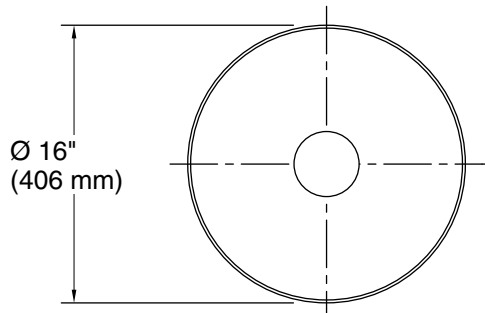

Color	Code	Description
	0	White
	96	Biscuit
	7	Black Black™

Technical Information

All product dimensions are nominal.

Basin configuration: Single Bowl

With overflow: No

Drain hole: 1-3/4" (44 mm)

Notes

Install this product according to the installation instructions.