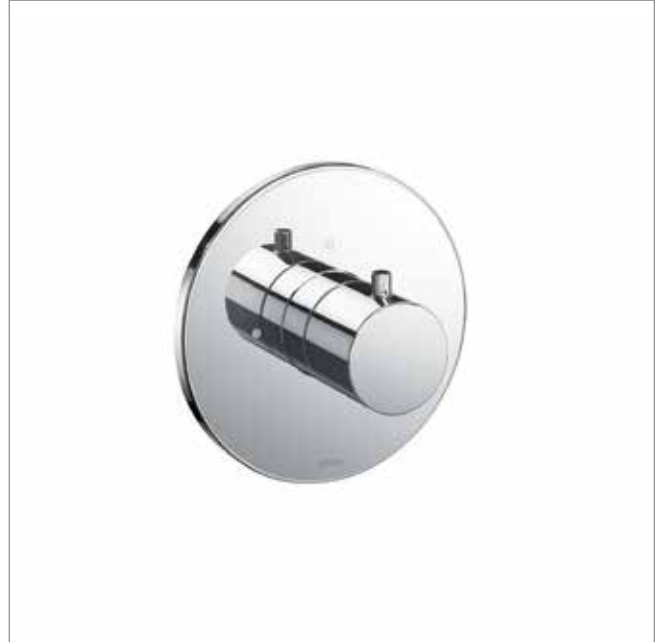

Volume Control Valve Trim - Round

FEATURES

- For use with TBN01104U Valve
- Unobtrusive twist assist for a clean aesthetic
- Thin escutcheon at approximately 10 mm

COLORS/FINISHES

- #CP Polished Chrome
- #PN Polished Nickel
- #BN Brushed Nickel

CODES/STANDARDS

- Meets or exceeds ASME A112.18.1/CSA B125.1
- Certifications: IAPMO(cUPC), State of Massachusetts, City of Los Angeles, and others
- Code Compliance: UPC, IPC, NSPC, NPC Canada, and others
- Complies with CA Prop 65 warning requirements

PRODUCT SPECIFICATION

Product shall be TOTO Model TBV01101U#____.
Product shall require TBN01104U volume control valve (sold separately).