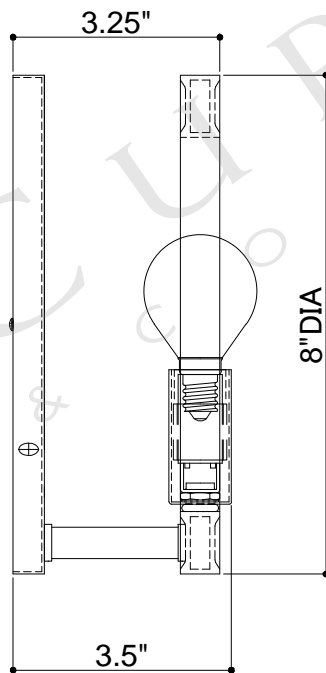

8"DIA*0.5"H BACKPLATE

8"DIA*3.5"DIA BODY

TOP VIEW

SIDE VIEW

8"DIA

FRONT VIEW

5900-0039

ALL WORK © 2020 CURREY & COMPANY