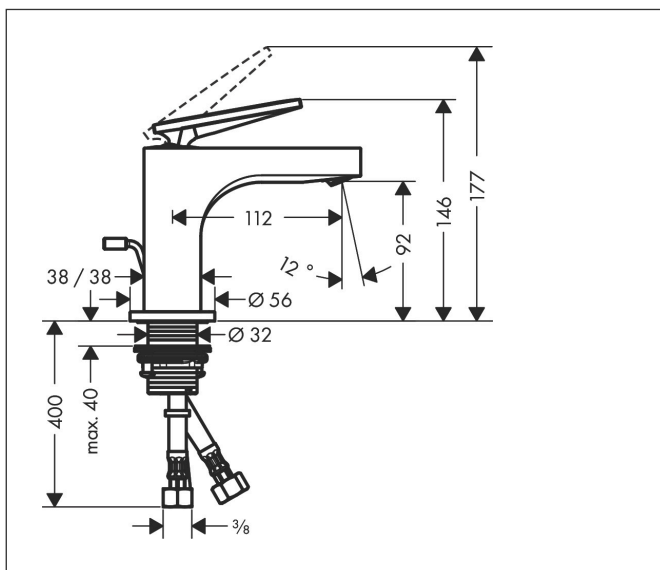

AXOR

hansgrohe

Brand AXOR
Art. Name **AXOR Citterio** Single-Hole Faucet 90 with Pop-Up Drain, 1.2 GPM
Art. Nr. 39022001
Surface chrome
Pos. 1

Product Picture

Features

- Consists of: Single-handle faucet, Pop-up assembly
- Spray modes: Laminar spray
- Angle-adjustable spray
- Flow: 1.2 GPM (4.5 L/Min)
- Ceramic cartridge
- Includes pop-up drain

Drawing

Technology