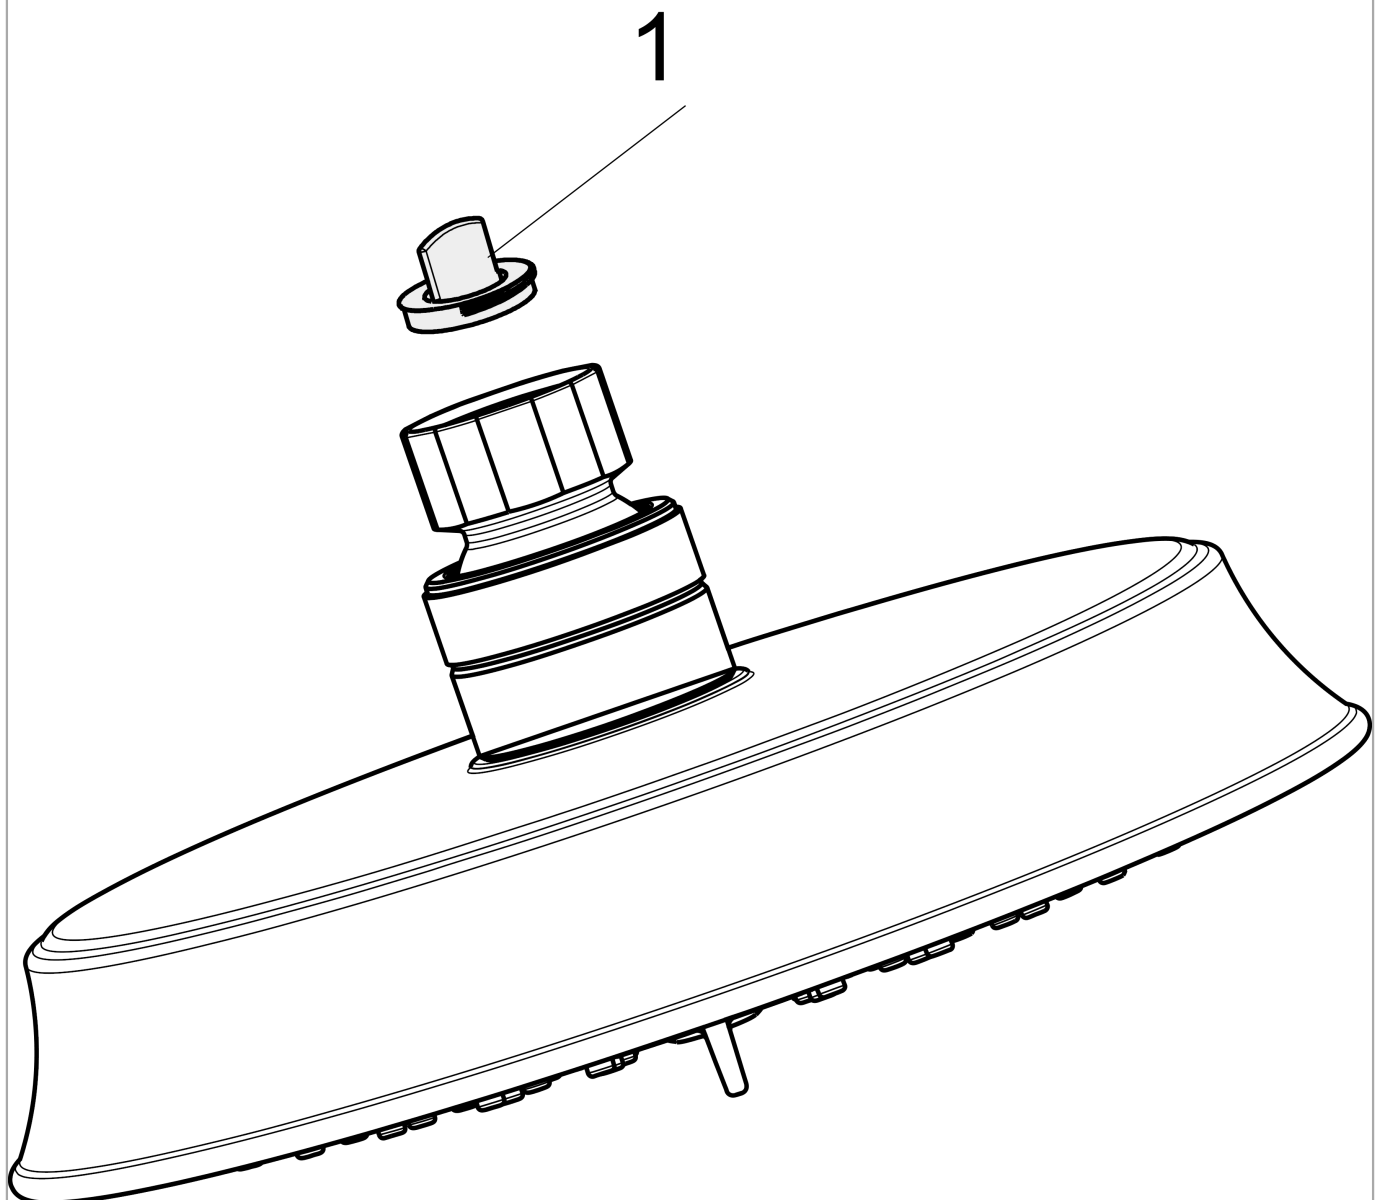

Raindance Classic
Showerhead 150 3-Jet, 1.75 GPM
 Finishes : **brushed nickel** Part no. : **04801820**

Description

Features

- 86 no-clog spray channels
- Spray modes: RainAir, BalanceAir, Whirl
- Flow: 1.75 GPM (6.6 L/Min)
- Fully-finished matching spray face

Item details

List Price \$ 380.00

Technology

Compliance

Product image

Scale drawing

Raindance Classic
Showerhead 150 3-Jet, 1.75 GPM
Finishes : **brushed nickel** Part no. : **04801820**

Exploded drawing

Year of production: >07/19

Raindance Classic
Showerhead 150 3-Jet, 1.75 GPM
 Finishes : **brushed nickel** Part no. : **04801820**

Spare parts list

Year of production: >07/19

Pos.	Description	Part no.	Price	PU
1	filter packing	88649000	-	1