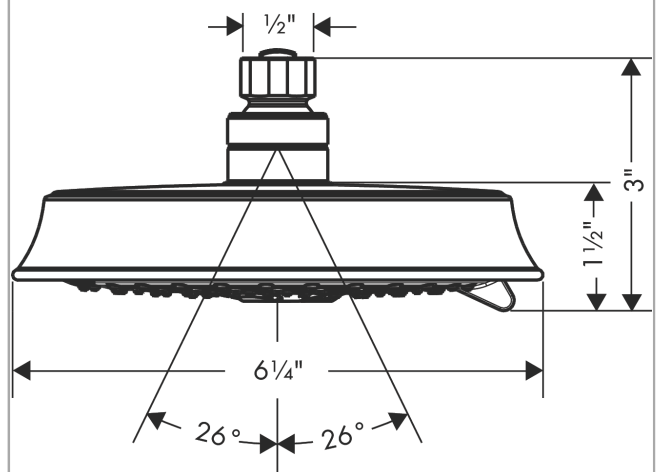

Raindance Classic
Showerhead 150 3-Jet, 1.75 GPM
 Finishes : **brushed nickel** Part no. : **04801820**

Description

Features

- 86 no-clog spray channels
- Spray modes: RainAir, BalanceAir, Whirl
- Flow: 1.75 GPM (6.6 L/Min)
- Fully-finished matching spray face

Item details

List Price \$ 380.00

Technology

Compliance

Product image

Scale drawing

Raindance Classic
Showerhead 150 3-Jet, 1.75 GPM
Finishes : **brushed nickel** Part no. : **04801820**

Exploded drawing

Year of production: >07/19

Raindance Classic
Showerhead 150 3-Jet, 1.75 GPM
 Finishes : **brushed nickel** Part no. : **04801820**

Spare parts list

Year of production: >07/19

Pos.	Description	Part no.	Price	PU
1	filter packing	88649000	-	1