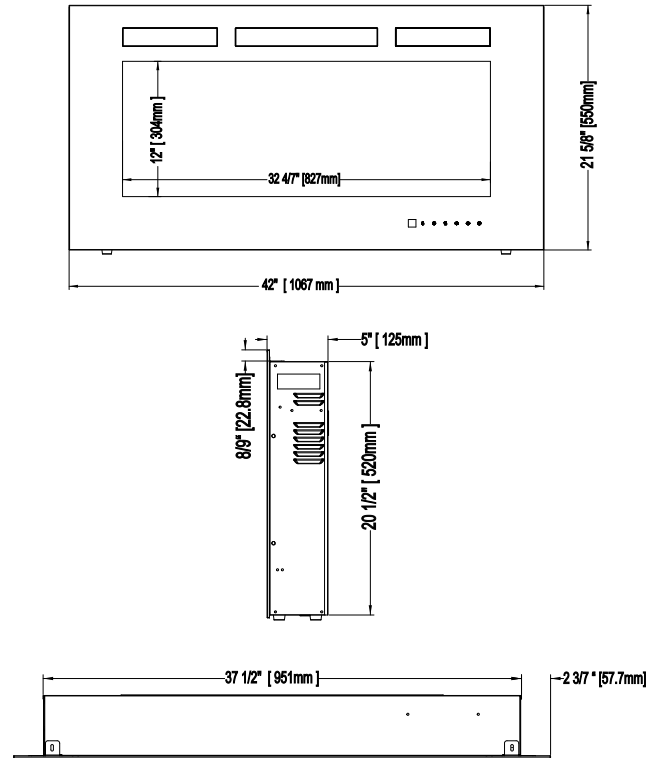

Continental CEFL42FH Linear Electric Fireplace

Change the look of an entire room simply by hanging Continental's CEFL42FH Continental Wall Hanging Electric Fireplace on the wall. No need for gas fitters or other expensive installation professionals. Simply hang this electric fireplace with ease on the wall of any room and control heat output, flame height, brightness and color with the touch of a button. Placing Continental's newest Wall Hanging Electric Fireplace in any room will make a huge impact.

Competitive Advantages

- High Power LED lights provide day or night intensity and require no servicing
- Ultra slim design
- Can be fully recessed into the wall for a flush appearance or easily hang on the wall with the built-in mounting bracket

Features and Benefits

- Simply plugs into a 120V wall outlet
- Easy access manual on/off switch
- Suitable for any room including bedrooms, sitting rooms and mobile homes
- Paintable cord cover included (covers cord and can be painted to blend in with existing décor)
- Glass ember bed accents the flame
- Flame choice of orange or yellow and a mixture of in-between
- Convenient remote control (controls flame intensity, flame color option, blower, heat output and timer)
- Up to 5,000 BTU's
- 903 sq. in. viewing area
- 1,500 Watts

Media and Trim Features Options

LOW ENERGY
LED
HIGH INTENSITY

- 103 Miller Drive, Crittenden, Kentucky, USA 41030
- 24 Napoleon Road, Barrie, Ontario, Canada L4M 0G8
- 7200 Trans Canada Highway, Montreal, Quebec, Canada H4T 1A3

Tel: 1-866-820-8686
continentalfireplaces.com

CON 08-20-00010