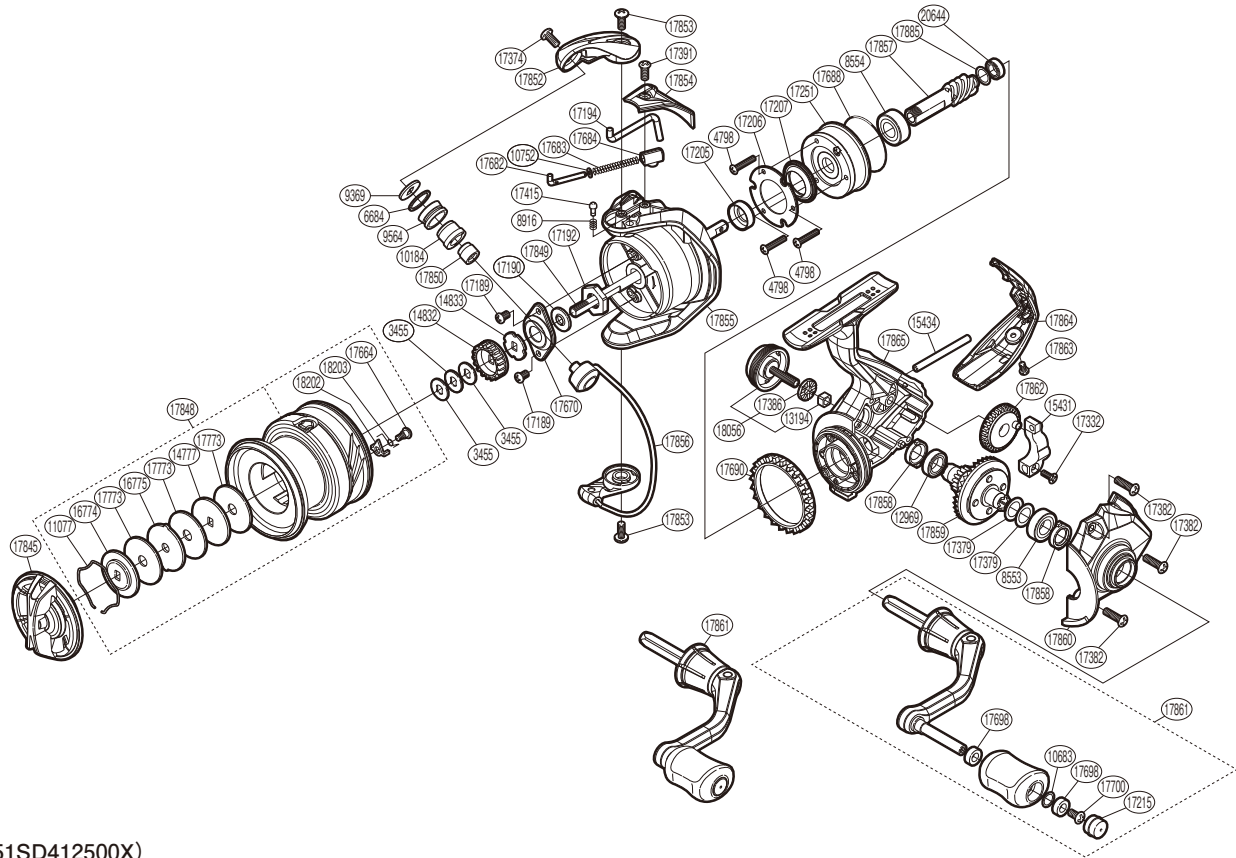

### NAS-2500FB

(51SD412500X)

#	Part No.	Description	#	Part No.	Description	#	Part No.	Description
3455	10BXN	Spool Washer	17194	106P2	Bail Trip Lever	17848	10DPJ	Spool Assembly
4798	103C6	Roller Clutch Screw	17205	10JHG	Rotor Ring	17849	10DMK	Main Shaft
6684	10KFD	Line Roller Spacer	17206	10L62	Roller Clutch Reinforce	17850	1020X	Line Roller Collar
8553	107AT	Ball Bearing	17207	10MH6	Roller Clutch Water Proof	17852	10DNW	Bail Arm
8554	107FE	Ball Bearing	17215	10BFN	Handle Knob Seal	17853	10LFH	Screw
8916	10CH0	Click Spring	17251	10QPN	Roller Clutch Assembly	17854	10DNX	Bail Spring Cover
9369	10PFP	Line Roller Washer	17332	10R1P	Screw	17855	101ZW	Rotor
9564	10JLE	Line Roller	17374	10K90	Screw	17856	1020H	Bail Assembly
10184	10PFH	Line Roller Bushing	17379	10GR3	Washer	17857	10DMG	Pinion Gear
10683	10HTT	Washer	17382	10L6J	Screw	17858	10DMT	Bearing Water Proof
10752	10TYE	Bail Spring Guide A Support	17386	10J6B	Handle Screw Cap Spacer	17859	10DQ8	Drive Gear
11077	10MZX	Drag Washers Retainer	17391	10LFK	Screw	17860	10DMS	Side Cover
12969	107FA	Ball Bearing	17415	106ZC	Click Pin	17861	10DLK	Handle Assembly
13194	104NX	Handle Screw Lock	17664	10TRB	Screw	17862	10DMJ	Oscillating Gear
14777	10QBT	Key Washer	17670	10TRH	Rotor Nut Lock Plate	17863	10LCS	Screw
14832	103MU	Spool Support A	17682	1061L	Bail Spring Guide A	17864	10DM5	Rear Protector
14833	10J04	Spool Support B	17683	105R6	Bail Spring	17865	101YC	Body
15431	10G7D	Oscillating Slider	17684	107AB	Bail Spring Seat	17885	10HEP	Washer
15434	1035A	Oscillating Guide	17688	10MLU	O Ring	18056	10283	Handle Screw Cap
16774	10BCE	Key Washer	17690	104FV	Friction Ring	18202	10DS4	Drag Click
16775	102ZD	Eared Washer	17698	10PXZ	Handle Knob Bushing	18203	10DS6	Drag Click Spring
17189	10PMC	Screw	17700	10LFA	Screw	20644	10RKR	Ball Bearing
17190	107L4	Bearing Water Proof	17773	102ZG	Drag Washer			
17192	1067Y	Rotor Nut	17845	10DLX	Drag Knob			