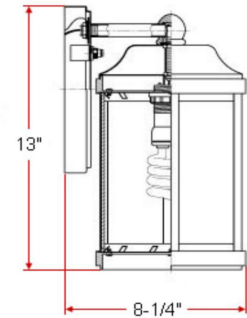

#### SPECIFICATIONS

MOUNTING:	Wall Mount	LED BRIGHTNESS (LUMENS):	800
SLOPED CEILING ADAPTABLE:	No	LED COLOR CORRELATED TEMPERATURE (CCT):	N/A
LAMP TYPE 1:	1 LED GU24 base bulb	LED COLOR RENDERING INDEX (CRI):	80
BULB INCLUDED:	Yes	LED EFFICACY:	89
WATTS PER BULB:	9W	LED AVERAGE RATED LIFE:	25,000 hours
TOTAL WATTAGE:	9W	ENERGY EFFICIENT:	Yes
DIMMABLE:	Yes	LIGHTING AMPS:	0.5
MATERIAL CONSTRUCTION:	Steel	VOLTAGE:	120V
ASSEMBLED DIMENSIONS:	13" H x 7.75" L x 8.25" D		
WEIGHT:	7.09 lbs.		
BACKPLATE DIMENSIONS:	N/A		
CANOPY CEILING DIMENSIONS:	N/A		
GLASS/SHADE DIMENSIONS:	N/A		
GLASS/SHADE MATERIAL:	Glass		
GLASS/SHADE TYPE:	Frosted		
GLASS/SHADE COLOR:	Amber		