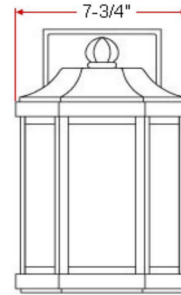

#### SPECIFICATIONS

MOUNTING:	Wall Mount	LED BRIGHTNESS (LUMENS):	800
SLOPED CEILING ADAPTABLE:	No	LED COLOR CORRELATED TEMPERATURE (CCT):	N/A
LAMP TYPE 1:	1 LED GU24 base bulb	LED COLOR RENDERING INDEX (CRI):	80
BULB INCLUDED:	Yes	LED EFFICACY:	89
WATTS PER BULB:	9W	LED AVERAGE RATED LIFE:	25,000 hours
TOTAL WATTAGE:	9W	ENERGY EFFICIENT:	Yes
DIMMABLE:	Yes	LIGHTING AMPS:	0.5
MATERIAL CONSTRUCTION:	Steel	VOLTAGE:	120V
ASSEMBLED DIMENSIONS:	13" H x 7.75" L x 8.25" D		
WEIGHT:	7.09 lbs.		
BACKPLATE DIMENSIONS:	N/A		
CANOPY CEILING DIMENSIONS:	N/A		
GLASS/SHADE DIMENSIONS:	N/A		
GLASS/SHADE MATERIAL:	Glass		
GLASS/SHADE TYPE:	Frosted		
GLASS/SHADE COLOR:	Amber		