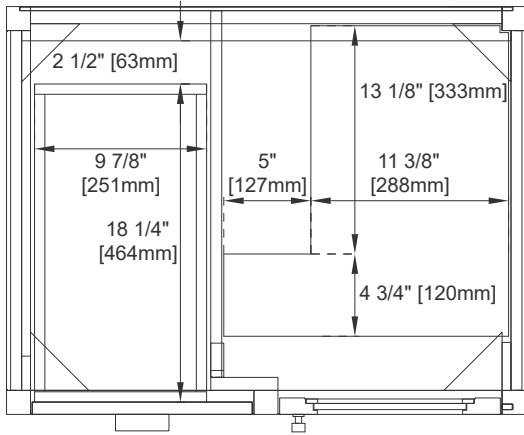

Overflow: Yes, Front Facing

Number of Doors: One

Number of Drawers: Three

Number of Tip Outs: One

USB/Power Component: YES (ETL5011080)

Cord Length: 6'6"

Assembly Type: Yes, with Optional 3cm Top

Bamboo Storage Tray: YES

Fits Drain Hole Size: 1 3/4"

Full Extension, Soft Close Glides

European Soft Close Hinges

Aluminum Laminate Drawer Liners

Adjustable Levelers

Dimension

Width: 29-7/8"

Depth: 23-3/8"

Height: 34-1/2"

Rough-In Height: 21-1/2"

30" ADDISON VANITY

E444-V30-GW

Top View 1

Top View 2

Front View

Bamboo Drawer Organizer

30" ADDISON VANITY

E444-V30-GW

E444-V30-GW

Side View 1

Side View 2

Back View

All dimensions are nominal
Diagrams are of cabinet only—James Martin Optional Countertops and sinks are not shown

Visit website for warranty and installation information
www.jamesmartinvanities.com