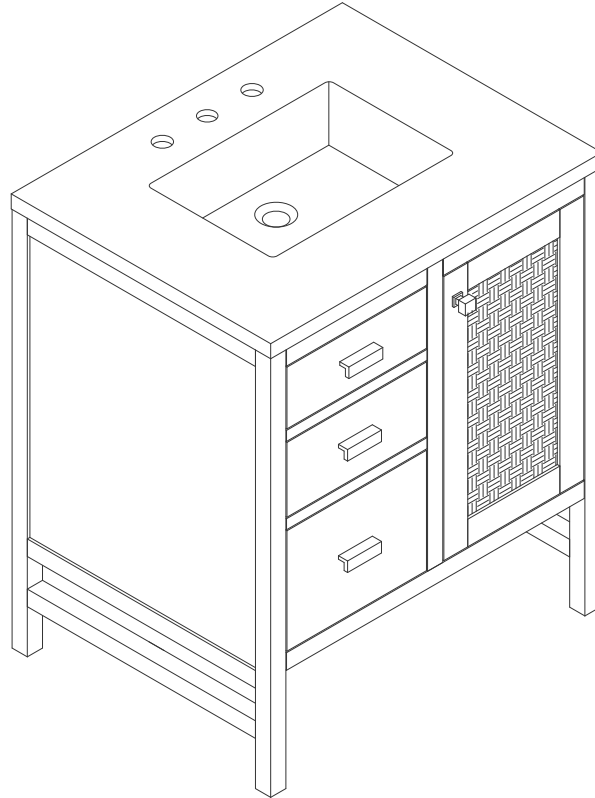

30" ADDISON VANITY

E444-V30-GW

Features and Materials

Solids: Yellow Poplar

Panels: MDF

Installation Type: Floor Standing

Number of Basins: One, with Optional 3cm Top

Vanity Top Included: NO, Optional 3cm Tops Available with Sinks

Overflow: Yes, Front Facing

Number of Doors: One

Number of Drawers: Three

Number of Tip Outs: One

USB/Power Component: YES (ETL5011080)

Cord Length: 6'6"

Assembly Type: Yes, with Optional 3cm Top

Bamboo Storage Tray: YES

Door Panel: Reversible. One Side Finished in Glossy White, One Side Natural Cork (Pattern: Casablanca)

Drawer Box Material and Construction: 15mm Poplar/English Dovetail Joinery

Hardware Material and Finish: Zinc Alloy in Polished Chrome

Height: 34-1/2"

Rough-In Height: 21-1/2"

30" ADDISON VANITY

E444-V30-GW

Top View 1

Top View 2

Front View

Bamboo Drawer Organizer