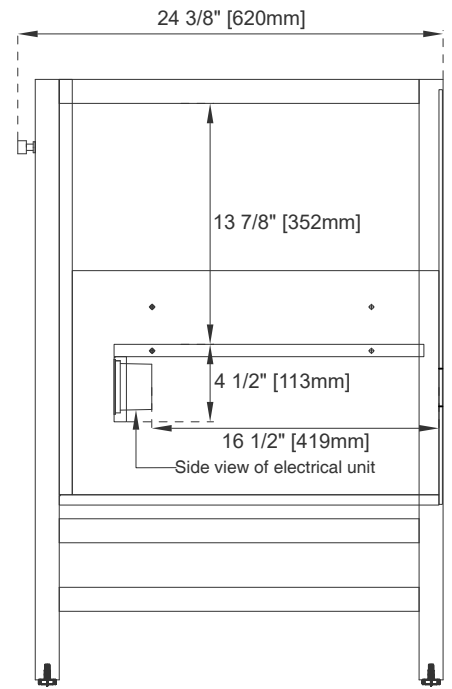

Fits Drain Hole Size: 1 3/4"

Full Extension, Soft Close Glides

European Soft Close Hinges

Aluminum Laminate Drawer Liners

Adjustable Levelers

Dimension

Width: 29-7/8"

Depth: 23-3/8"

Height: 34-1/2"

Rough-In Height: 21-1/2"

30" ADDISON VANITY

E444-V30-GW

Top View 1

Top View 2

Front View

Bamboo Drawer Organizer

Knob

All dimensions are nominal
Diagrams are of cabinet only—James Martin Optional Countertops and sinks are not shown

Visit website for warranty and installation information
www.jamesmartinvanities.com

30" ADDISON VANITY

E444-V30-GW

E444-V30-GW

Side View 1

Side View 2

Back View

All dimensions are nominal
Diagrams are of cabinet only—James Martin Optional Countertops and sinks are not shown

Visit website for warranty and installation information
www.jamesmartinvanities.com