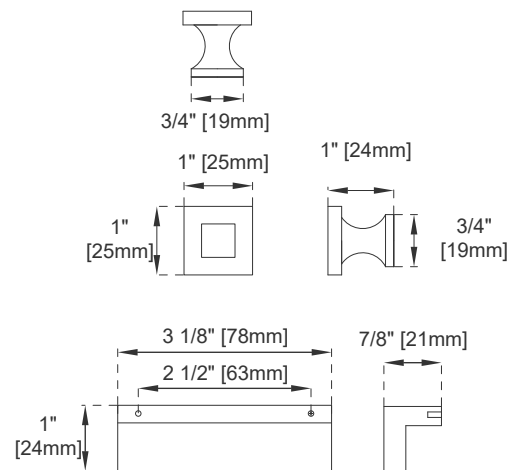

Fits Drain Hole Size: 1 3/4"

Full Extension, Soft Close Glides

European Soft Close Hinges

Aluminum Laminate Drawer Liners

Adjustable Levelers

Dimension

Width: 29-7/8"

Depth: 23-3/8"

Height: 34-1/2"

Rough-In Height: 21-1/2"

30" ADDISON VANITY

E444-V30-GW

Top View 1

Top View 2

Front View

Bamboo Drawer Organizer

Knob

All dimensions are nominal
Diagrams are of cabinet only—James Martin Optional Countertops and sinks are not shown

Visit website for warranty and installation information
www.jamesmartinvanities.com

30" ADDISON VANITY

E444-V30-GW

E444-V30-GW

Side View 1

Side View 2

Back View

All dimensions are nominal
Diagrams are of cabinet only—James Martin Optional Countertops and sinks are not shown

Visit website for warranty and installation information
www.jamesmartinvanities.com