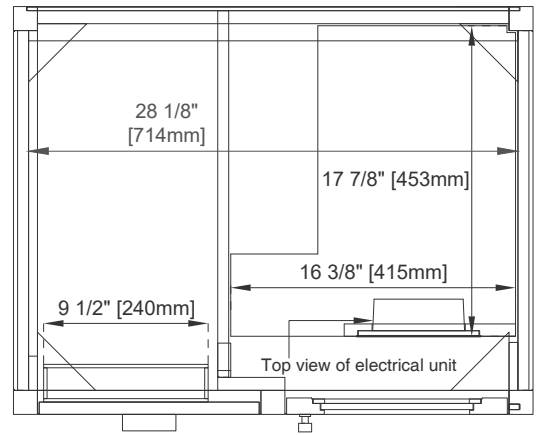

Fits Drain Hole Size: 1 3/4"

Full Extension, Soft Close Glides

European Soft Close Hinges

Aluminum Laminate Drawer Liners

Adjustable Levelers

Dimension

Width: 29-7/8"

Depth: 23-3/8"

Height: 34-1/2"

Rough-In Height: 21-1/2"

30" ADDISON VANITY

E444-V30-GW

Top View 1

Top View 2

Front View

Bamboo Drawer Organizer

Knob

All dimensions are nominal
Diagrams are of cabinet only—James Martin Optional Countertops and sinks are not shown

Visit website for warranty and installation information
www.jamesmartinvanities.com

30" ADDISON VANITY

E444-V30-GW

E444-V30-GW

Side View 1

Side View 2

Back View

All dimensions are nominal
Diagrams are of cabinet only—James Martin Optional Countertops and sinks are not shown

Visit website for warranty and installation information
www.jamesmartinvanities.com