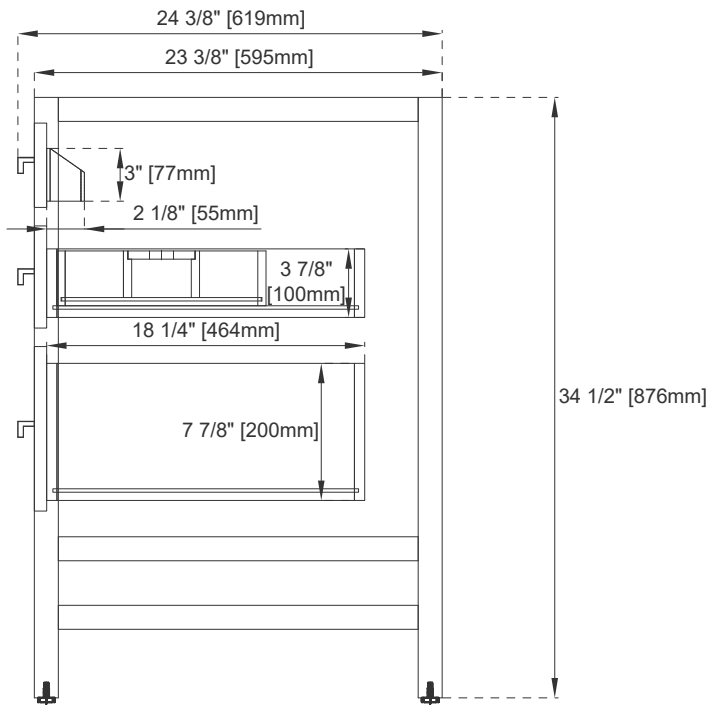

Fits Drain Hole Size: 1 3/4"

Full Extension, Soft Close Glides

European Soft Close Hinges

Aluminum Laminate Drawer Liners

Adjustable Levelers

Dimension

Width: 29-7/8"

Depth: 23-3/8"

Height: 34-1/2"

Rough-In Height: 21-1/2"

30" ADDISON VANITY

E444-V30-GW

Top View 1

Top View 2

Front View

Bamboo Drawer Organizer

Knob

All dimensions are nominal
Diagrams are of cabinet only—James Martin Optional Countertops and sinks are not shown

Visit website for warranty and installation information
www.jamesmartinvanities.com

30" ADDISON VANITY

E444-V30-GW

E444-V30-GW

Side View 1

Side View 2

Back View

All dimensions are nominal
Diagrams are of cabinet only—James Martin Optional Countertops and sinks are not shown

Visit website for warranty and installation information
www.jamesmartinvanities.com