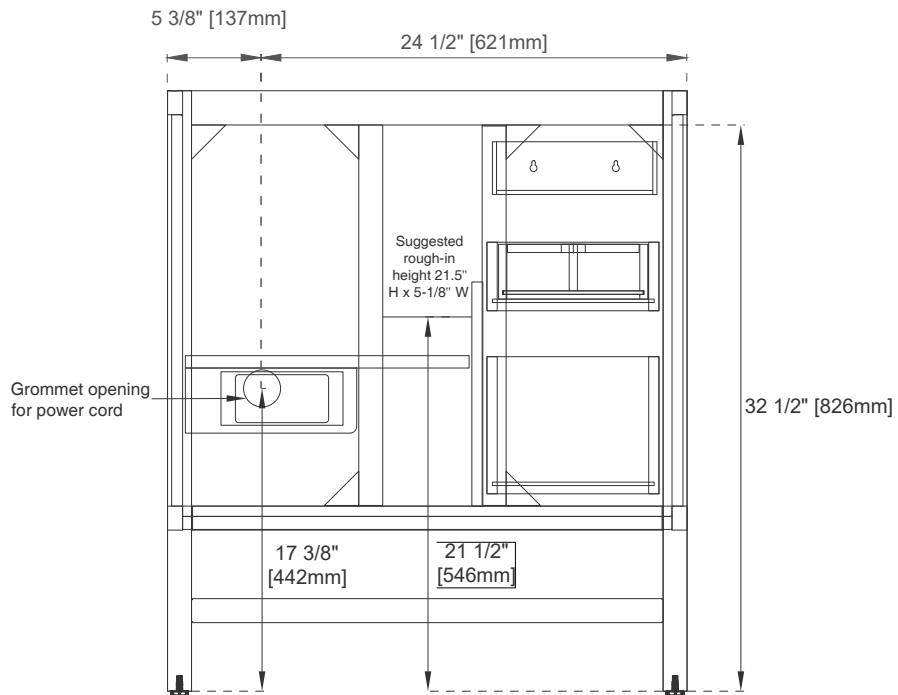

Overflow: Yes, Front Facing

Number of Doors: One

Number of Drawers: Three

Number of Tip Outs: One

USB/Power Component: YES (ETL5011080)

Cord Length: 6'6"

Assembly Type: Yes, with Optional 3cm Top

Bamboo Storage Tray: YES

Fits Drain Hole Size: 1 3/4"

Full Extension, Soft Close Glides

European Soft Close Hinges

Aluminum Laminate Drawer Liners

Adjustable Levelers

Dimension

Width: 29-7/8"

Depth: 23-3/8"

Height: 34-1/2"

Rough-In Height: 21-1/2"

30" ADDISON VANITY

E444-V30-GW

Top View 1

Top View 2

Front View

Bamboo Drawer Organizer

30" ADDISON VANITY

E444-V30-GW

E444-V30-GW

Side View 1

Side View 2

Back View

All dimensions are nominal
Diagrams are of cabinet only—James Martin Optional Countertops and sinks are not shown

Visit website for warranty and installation information
www.jamesmartinvanities.com