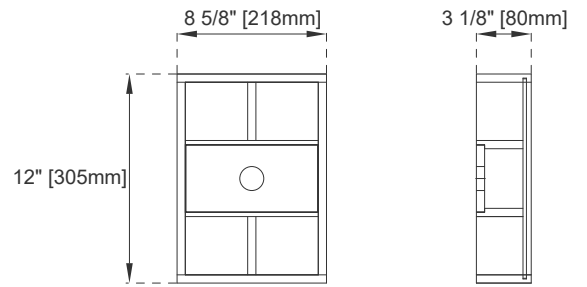

Fits Drain Hole Size: 1 3/4"

Full Extension, Soft Close Glides

European Soft Close Hinges

Aluminum Laminate Drawer Liners

Adjustable Levelers

Dimension

Width: 29-7/8"

Depth: 23-3/8"

Height: 34-1/2"

Rough-In Height: 21-1/2"

30" ADDISON VANITY

E444-V30-GW

Top View 1

Top View 2

Front View

Bamboo Drawer Organizer

Knob

All dimensions are nominal
Diagrams are of cabinet only—James Martin Optional Countertops and sinks are not shown

Visit website for warranty and installation information
www.jamesmartinvanities.com

30" ADDISON VANITY

E444-V30-GW

E444-V30-GW

Side View 1

Side View 2

Back View

All dimensions are nominal
Diagrams are of cabinet only—James Martin Optional Countertops and sinks are not shown

Visit website for warranty and installation information
www.jamesmartinvanities.com