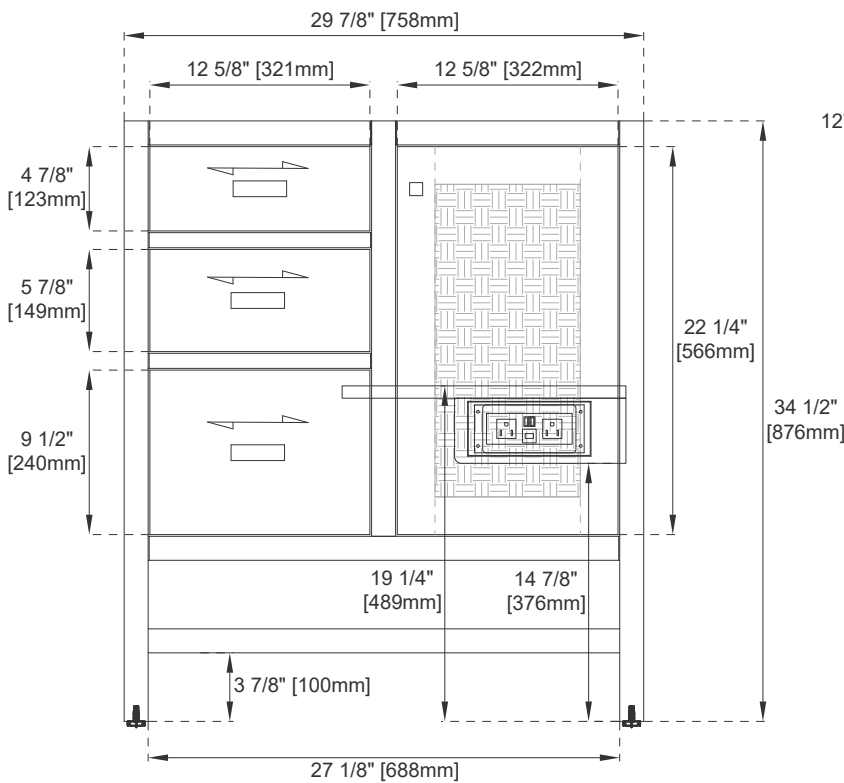

Overflow: Yes, Front Facing

Number of Doors: One

Number of Drawers: Three

Number of Tip Outs: One

USB/Power Component: YES (ETL5011080)

Cord Length: 6'6"

Assembly Type: Yes, with Optional 3cm Top

Bamboo Storage Tray: YES

Fits Drain Hole Size: 1 3/4"

Full Extension, Soft Close Glides

European Soft Close Hinges

Aluminum Laminate Drawer Liners

Adjustable Levelers

Dimension

Width: 29-7/8"

Depth: 23-3/8"

Height: 34-1/2"

Rough-In Height: 21-1/2"

30" ADDISON VANITY

E444-V30-GW

Top View 1

Top View 2

Front View

Bamboo Drawer Organizer

30" ADDISON VANITY

E444-V30-GW

E444-V30-GW

Side View 1

Side View 2

Back View

All dimensions are nominal
Diagrams are of cabinet only—James Martin Optional Countertops and sinks are not shown

Visit website for warranty and installation information
www.jamesmartinvanities.com