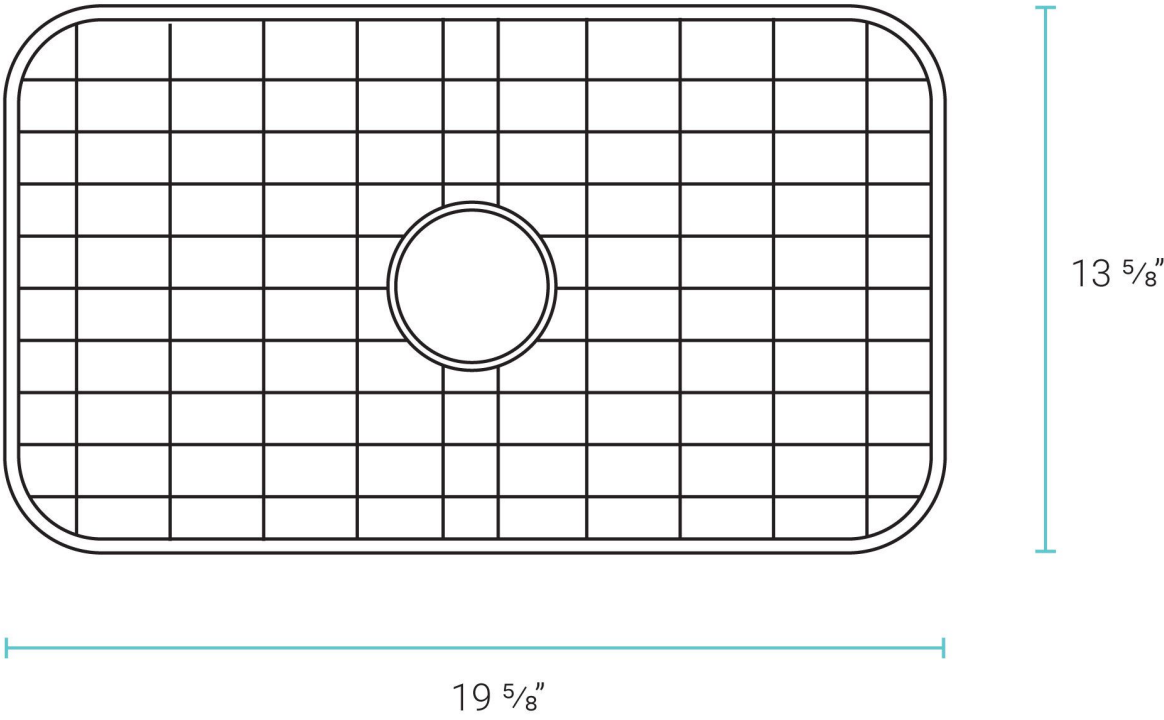

Swiss Madison[®]
well made forever

SM-KS245-G