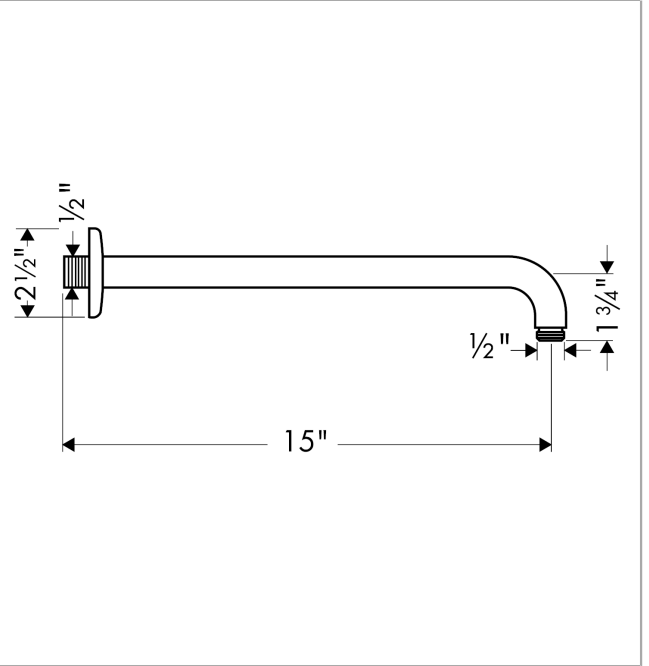

Showerarm Raindance 15"

Finishes : **chrome** Part no. : **27413001**

Description

Features

- Brass
- 1/2" NPT
- Escutcheon

Item details

List Price \$ 188.00

Compliance

Product image

Scale drawing

Showerarm Raindance 15"

Finishes : **chrome** Part no. : **27413001**

Exploded drawing

Year of production: >08/03

Showerarm Raindance 15"

Finishes : **chrome** Part no. : **27413001**

Spare parts list

Year of production: >**08/03**

Pos.	Description	Part no.	Price	PU
1	escutcheon	28454000	-	1