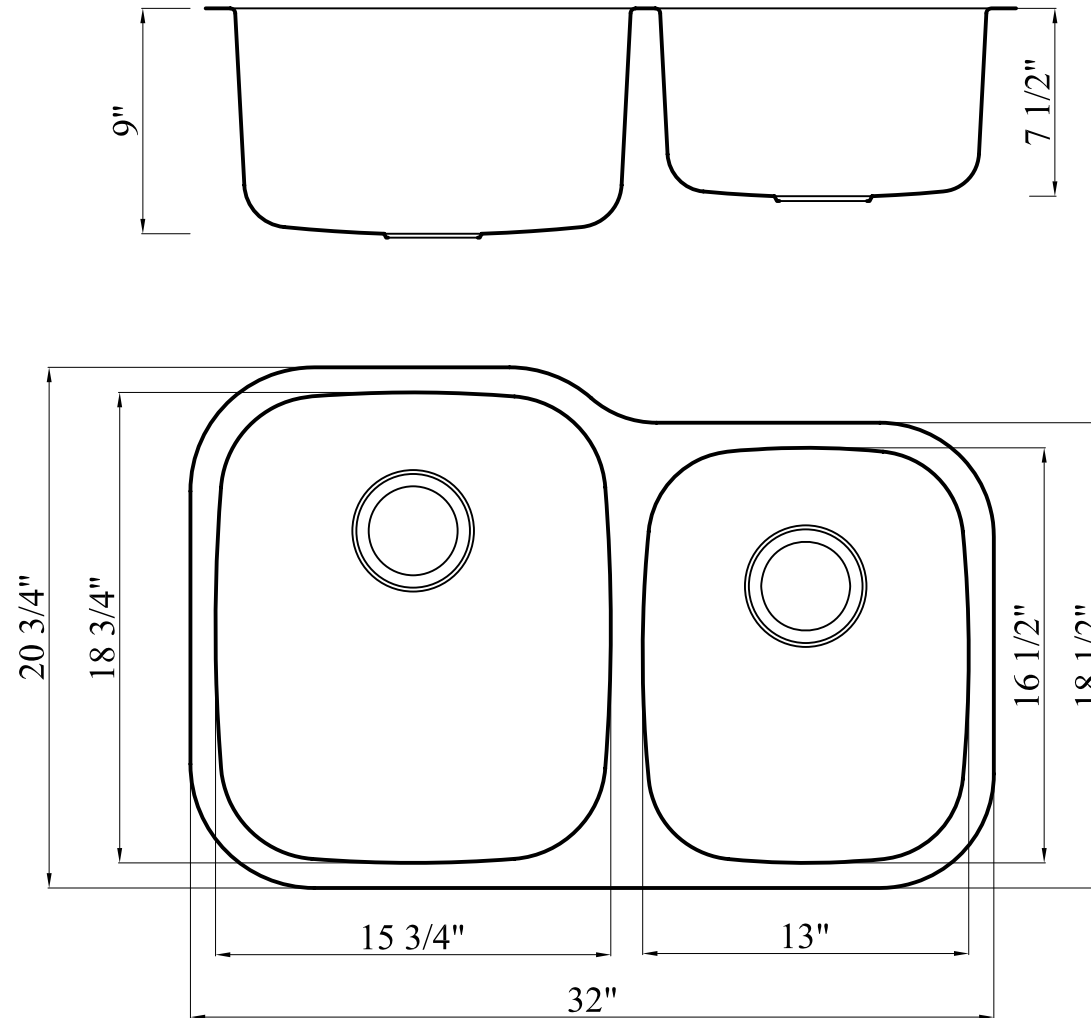

Model: K-AZ3220-3B

Dimensions: 32 in. L x 20.75 in. W x 9 in. H

Basin Depth: 9 in.

Search the model IDs below to find out more about the dynamic Kitchen Faucet options available through ANZZI.

Finishes: CH,BN
MODEL: KF-AZ034
KF-AZ034BN