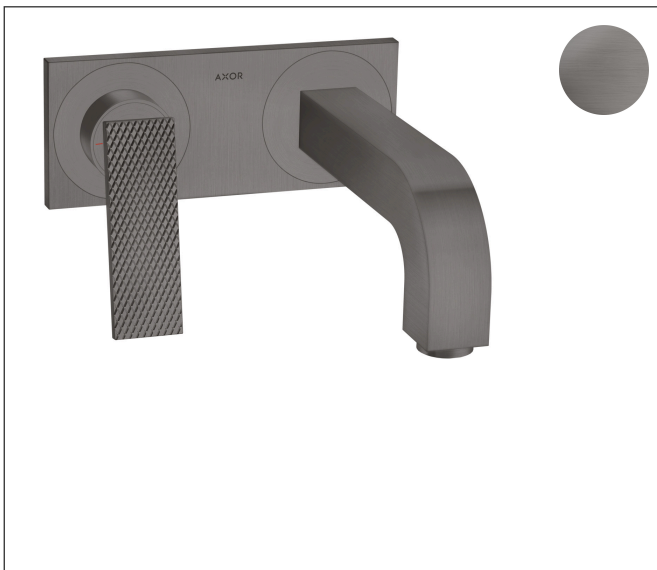

Brand	AXOR
Art. Name	AXOR Citterio Wall-Mounted Single-Handle Faucet Trim with Base Plate- Rhombic Cut, 1.2 GPM
Art. Nr.	39171341
Surface	brushed black chrome
Pos.	1

Product Picture

Features

- Consists of: Wall-Mounted Single-Handle Faucet Trim, Pop-up assembly
- Spray modes: Aerated spray
- Flow: 1.2 GPM (4.5 L/Min)
- Ceramic cartridge
- Non-closing waste set
- Does not include: Basic set

Drawing

Technology