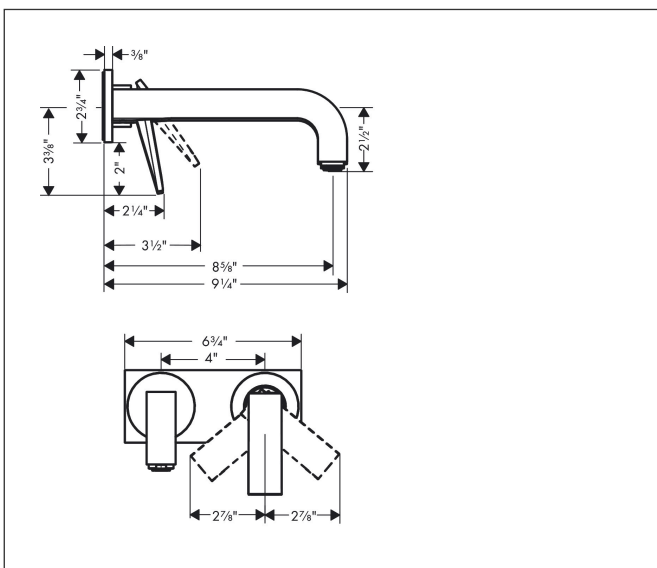

Brand	AXOR
Art. Name	AXOR Citterio Wall-Mounted Single-Handle Faucet Trim with Base Plate- Rhombic Cut, 1.2 GPM
Art. Nr.	39171341
Surface	brushed black chrome
Pos.	1

Product Picture

Features

- Consists of: Wall-Mounted Single-Handle Faucet Trim, Pop-up assembly
- Spray modes: Aerated spray
- Flow: 1.2 GPM (4.5 L/Min)
- Ceramic cartridge
- Non-closing waste set
- Does not include: Basic set

Drawing

Technology