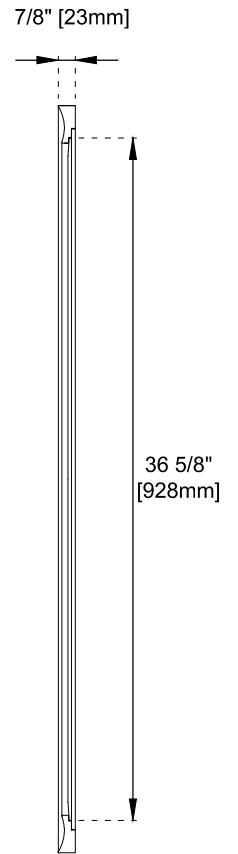

48" Glenbrooke Rectangular Mirror

JAMES MARTIN
VANITIES™

735-M48-BNM / 735-M48-COK

Features

Materials
Solids (Species): Soft Maple
Veneers: N/A
Panels: Plywood
Bevel on Mirror: 1"

Dimension

Width: 48"
Depth: 7/8"
Height: 40"

Visit website for warranty and installation information
www.jamesmartinvanities.com

Version: 202212

48" Glenbrooke Rectangular Mirror

735-M48-BNM / 735-M48-COK

Top View

Front View

Side View

Visit website for warranty and installation information
www.jamesmartinvanities.com