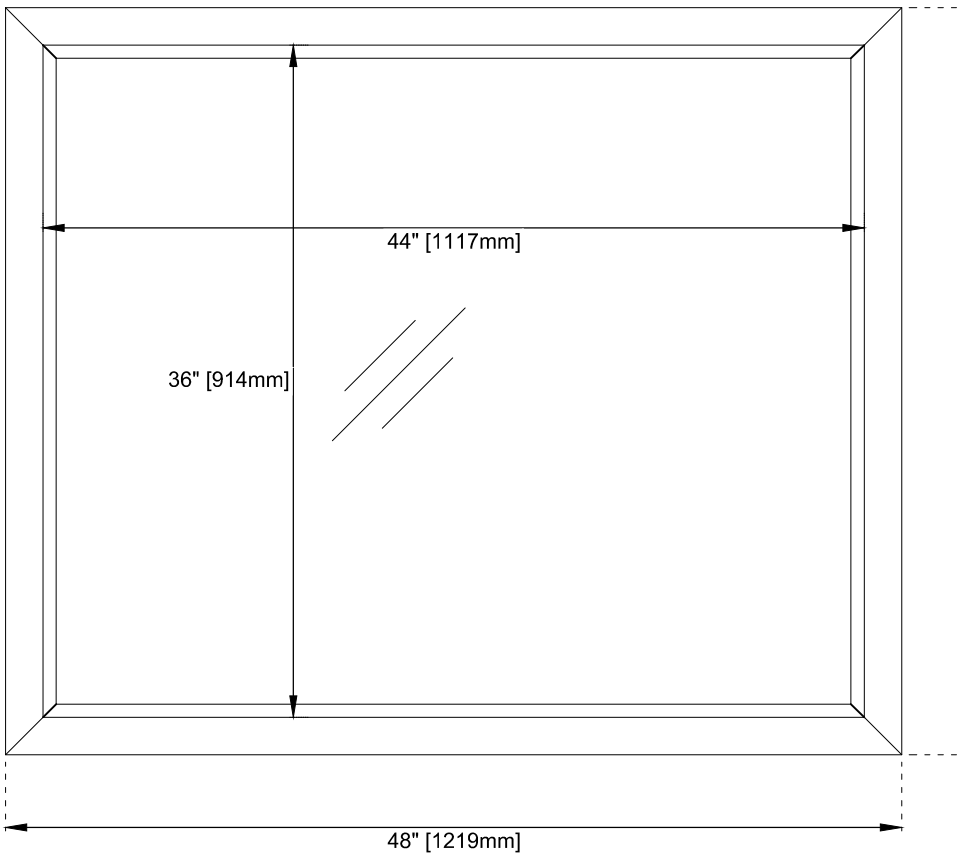

48" Glenbrooke Rectangular Mirror

JAMES MARTIN
VANITIES™

735-M48-BNM / 735-M48-COK

Features

Materials
Solids (Species): Soft Maple
Veneers: N/A
Panels: Plywood
Bevel on Mirror: 1"

Dimension

Width: 48"
Depth: 7/8"
Height: 40"

Visit website for warranty and installation information
www.jamesmartinvanities.com

Version: 202212

48" Glenbrooke Rectangular Mirror

735-M48-BNM / 735-M48-COK

Top View

Front View

Side View

Visit website for warranty and installation information
www.jamesmartinvanities.com