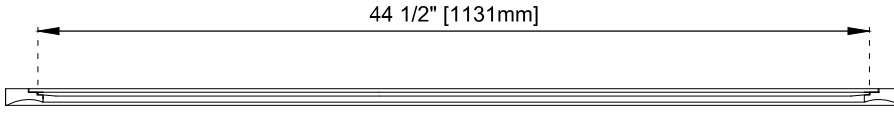

48" Glenbrooke Rectangular Mirror

JAMES MARTIN
VANITIES™

735-M48-BNM / 735-M48-COK

Features

Materials
Solids (Species): Soft Maple
Veneers: N/A
Panels: Plywood
Bevel on Mirror: 1"

Dimension

Width: 48"
Depth: 7/8"
Height: 40"

Visit website for warranty and installation information
www.jamesmartinvanities.com

Version: 202212

48" Glenbrooke Rectangular Mirror

735-M48-BNM / 735-M48-COK

Top View

Front View

Side View

Visit website for warranty and installation information
www.jamesmartinvanities.com