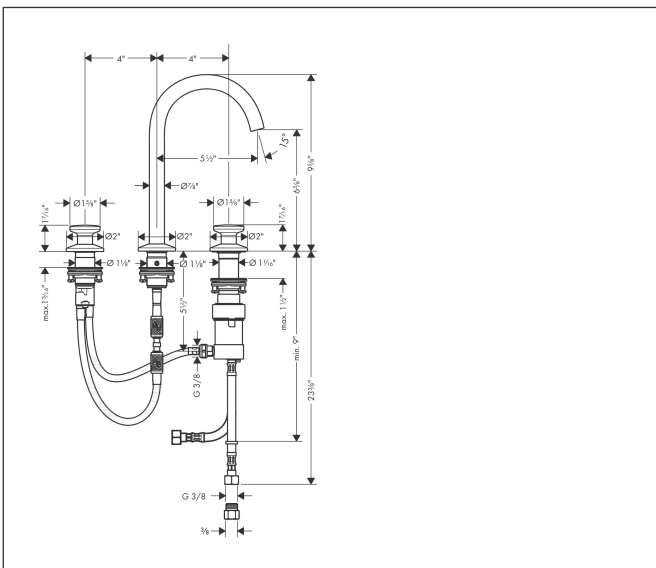

Brand	AXOR
Art. Name	AXOR One Widespread Faucet Select 170, 1.2 GPM
Art. Nr.	48070671
Surface	matte black
Pos.	1

Product Picture

Features

- Swivel range 120°
- Spray modes: Aerated spray
- Flow: 1.2 GPM (4.5 L/Min)
- right handle: Select cartridge with temperature control
- left handle: volume control
- Does not include: Pop-up assembly

Drawing

Technology