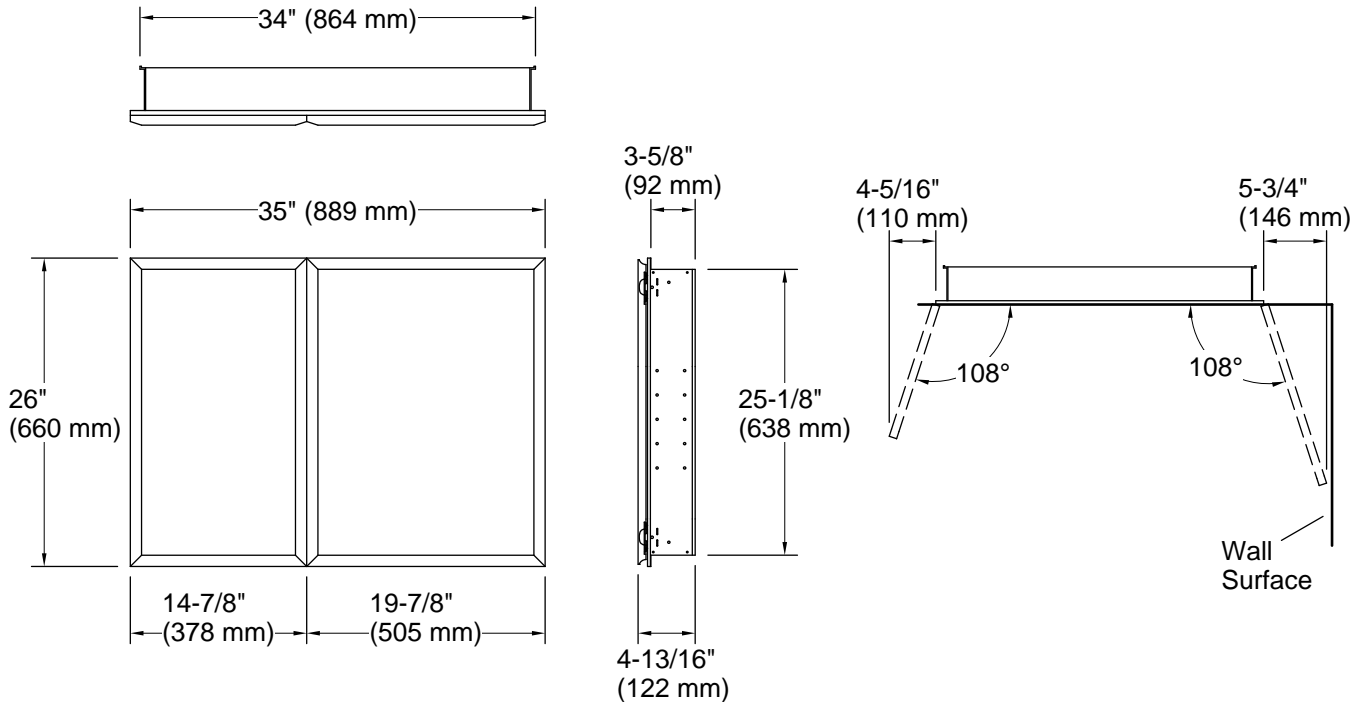

Technical Information

All product dimensions are nominal.

Notes

Install this product according to the installation guide.

When determining the height of the medicine cabinet, ensure the mirrored door will clear all obstacles (such as a faucet). A minimum distance of 3" (76 mm) is required.

For surface-mount, use anchors (not provided) rated for the loaded weight of this product.

This cabinet is designed for either right or left door swing. Check for obstructions.