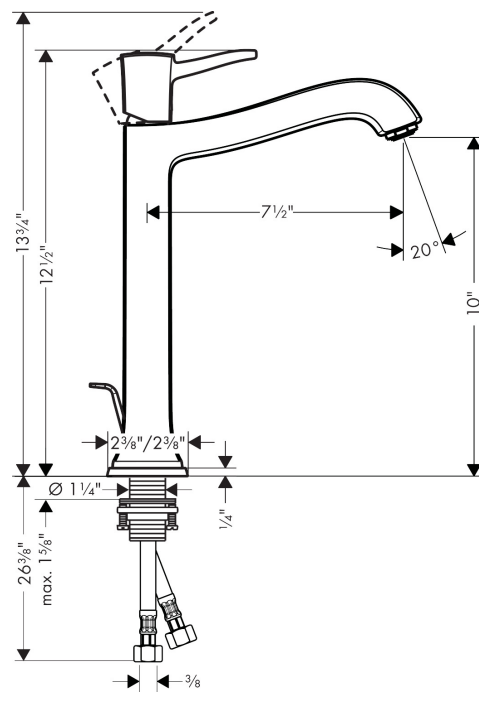

Brand hansgrohe
 Art. Name **Metropol Classic** Single-Hole Faucet 260 with Pop-Up Drain, 1.2 GPM
 Art. Nr. 31303831
 Surface polished nickel
 Pos. 1

Product Picture

Drawing

Technology

Features

- Spray modes: Aerated spray
- Flow: 1.2 GPM (4.5 L/Min)
- Ceramic cartridge
- Includes pop-up drain