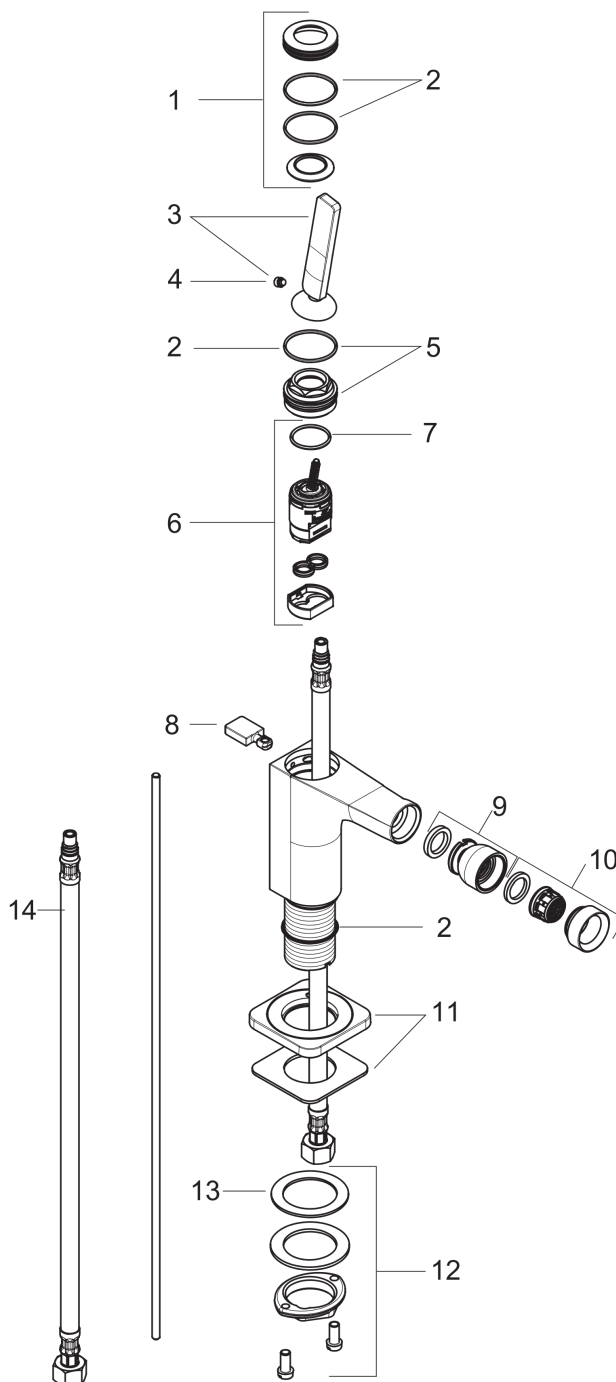

## Scale drawing

**AXOR Citterio E**  
**Single-Hole Bidet Faucet**  
 Finishes : **chrome**    Part no. : **36120001**

## Exploded drawing

Year of production: >03/15

**AXOR Citterio E**  
**Single-Hole Bidet Faucet**  
 Finishes : **chrome**    Part no. : **36120001**

## Spare parts list

Year of production: >03/15

Pos.	Description	Part no.	PC	PU
1	escutcheon	92188000	0	1
2	O-ring 30x1,5	98433000	0	1
3	handle	92189000	0	1
4	hollow set screw M6x6	97660000	0	1
5	nut	95667000	0	1
6	cartridge, assy	96339000	0	1
7	O-ring 21,95x1,78	95169000	0	1
8	diverter knob	92197000	0	1
9	ball joint	96050000	0	1
10	aerator M24x1 (7 l/min)	94005000	0	1
11	escutcheon	92190000	0	1
12	fixing set (Ø 32)	13961000	0	1
13	lever collar	97548000	0	1
14	connection hose 23½" M8x0,75 3/8"	98600001	0	1
a	fixation extension 35 mm	13898000	0	1