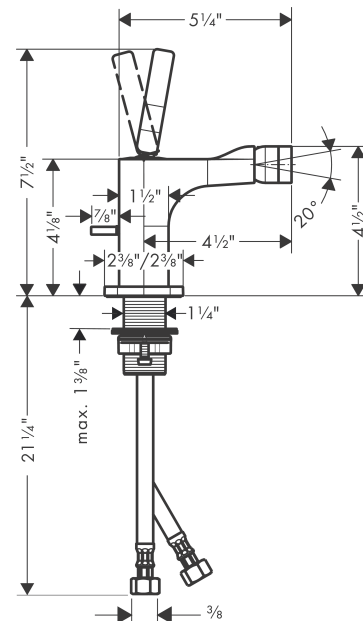

**AXOR Citterio E**  
**Single-Hole Bidet Faucet**  
 Finishes : **chrome**    Part no. : **36120001**

## Scale drawing

**AXOR Citterio E**  
**Single-Hole Bidet Faucet**  
 Finishes : **chrome**    Part no. : **36120001**

## Exploded drawing

Year of production: >03/15

**AXOR Citterio E**  
**Single-Hole Bidet Faucet**  
 Finishes : **chrome**    Part no. : **36120001**

## Spare parts list

Year of production: >03/15

Pos.	Description	Part no.	PC	PU
1	escutcheon	92188000	0	1
2	O-ring 30x1,5	98433000	0	1
3	handle	92189000	0	1
4	hollow set screw M6x6	97660000	0	1
5	nut	95667000	0	1
6	cartridge, assy	96339000	0	1
7	O-ring 21,95x1,78	95169000	0	1
8	diverter knob	92197000	0	1
9	ball joint	96050000	0	1
10	aerator M24x1 (7 l/min)	94005000	0	1
11	escutcheon	92190000	0	1
12	fixing set (Ø 32)	13961000	0	1
13	lever collar	97548000	0	1
14	connection hose 23½" M8x0,75 3/8"	98600001	0	1
a	fixation extension 35 mm	13898000	0	1