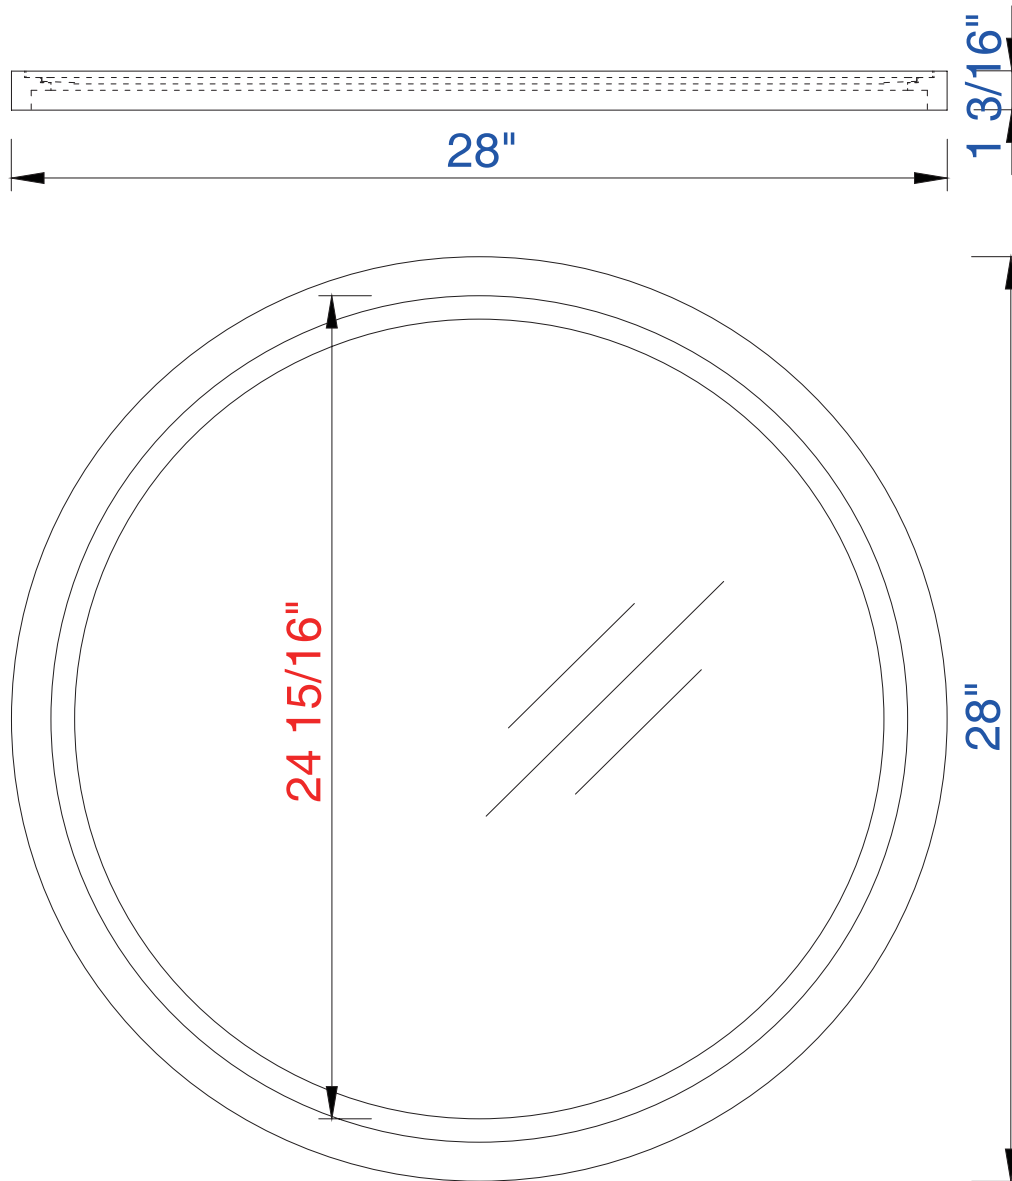

28"

Item Number:

571-M28-GW

JAMES MARTIN

VANITIES™

Montreal 28" Mirror

Diagrams with Dimensions
page 01 of 01

711mm

Item Number:
571-M28-GW

JAMES MARTIN

VANITIES™

Montreal 711mm Mirror

Diagrams with Dimensions
page 01 of 01