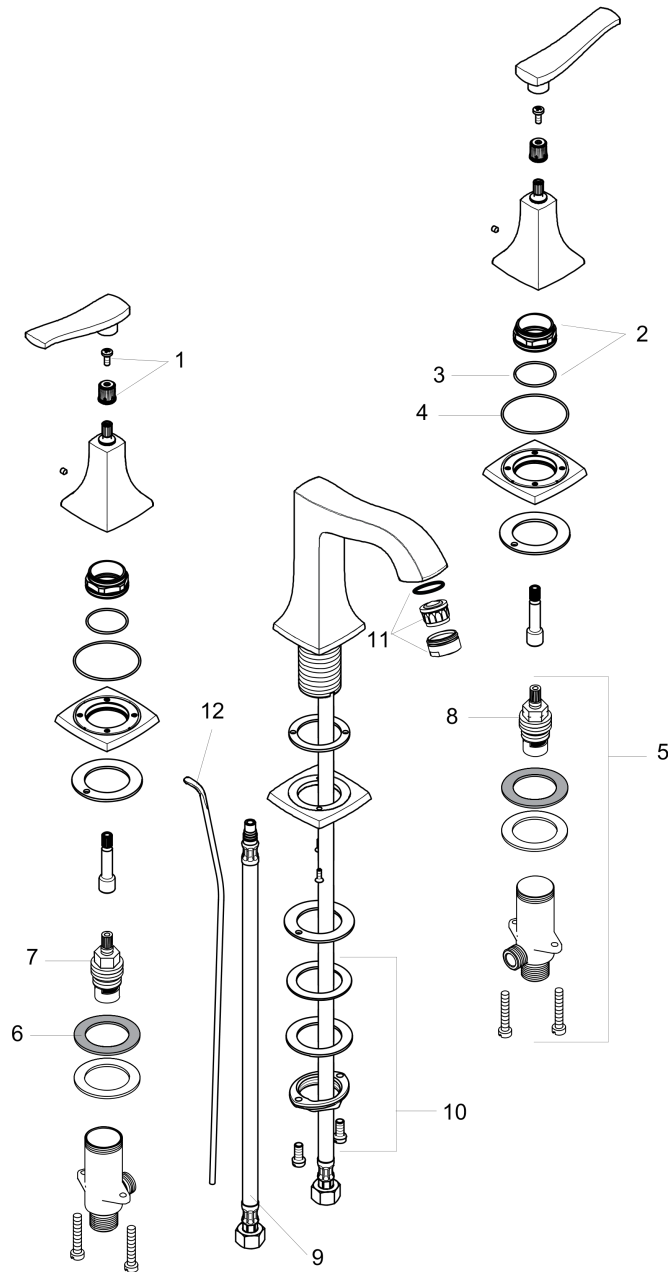

Metropol Classic
Widespread Faucet 110 with Lever Handles and Pop-Up Drain, 0.5 GPM
 Finishes : brushed nickel Part no. : 31333821

Description

Features

- Aerated spray
- Flow: 0.5 GPM (1.9 L/Min)
- 90° ceramic valves
- Includes pop-up drain

Item details

List Price \$ 834.00

Technology

Compliance

Product image

Scale drawing

Metropol Classic
Widespread Faucet 110 with Lever Handles and Pop-Up Drain, 0.5 GPM
 Finishes : brushed nickel Part no. : 31333821

Exploded drawing

Year of production: >07/19

Metropol Classic

Widespread Faucet 110 with Lever Handles and Pop-Up Drain, 0.5 GPM

Finishes : brushed nickel Part no. : 31333821

Spare parts list

Year of production: >07/19

Pos.	Description	Part no.	Price	PU
1	handle fixing set	98932000	-	1
2	nut	92825000	-	1
3	O-ring 29x1,5	92738000	-	1
4	O-ring 48x1,5	92159000	-	1
5	stop valve cpl.	97357001	-	1
6	lever collar	97548000	-	1
7	shut off unit right closing	94009000	-	1
8	shut off unit left closing	94008000	-	1
9	connection hose 18½" M8x0,75 3/8"	96321001	-	1
10	fixing set (Ø 32)	13961000	-	1
11	aerator M24x1 (1,9 l/min)	93502820	-	1
12	pull rod	96657820	-	1
a	pop up waste	88509820	-	1
b	spout cpl.	92820820	-	1
c	escutcheon for spout	92814820	-	1
d	O-ring 7x1,5	98422000	-	1