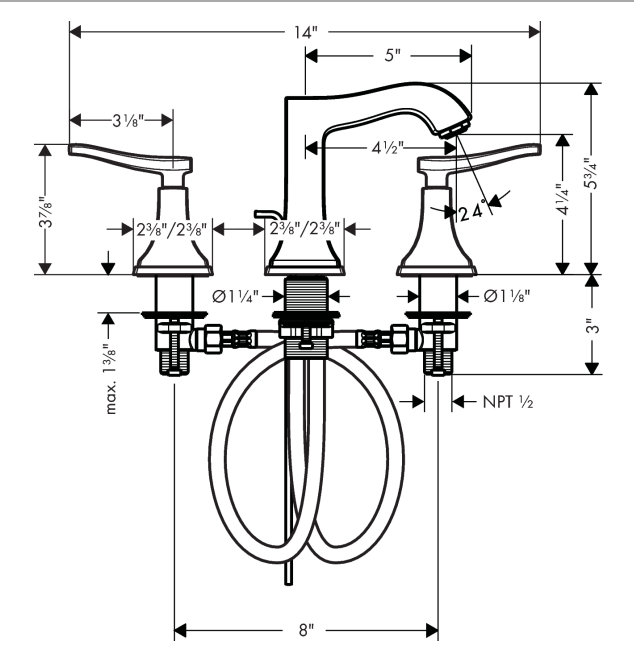

Metropol Classic
Widespread Faucet 110 with Lever Handles and Pop-Up Drain, 0.5 GPM
 Finishes : brushed nickel Part no. : 31333821

Description

Features

- Aerated spray
- Flow: 0.5 GPM (1.9 L/Min)
- 90° ceramic valves
- Includes pop-up drain

Item details

List Price \$ 834.00

Technology

Compliance

Product image

Scale drawing

Metropol Classic
Widespread Faucet 110 with Lever Handles and Pop-Up Drain, 0.5 GPM
 Finishes : brushed nickel Part no. : 31333821

Exploded drawing

Year of production: >07/19

Metropol Classic

Widespread Faucet 110 with Lever Handles and Pop-Up Drain, 0.5 GPM

Finishes : brushed nickel Part no. : 31333821

Spare parts list

Year of production: >07/19

Pos.	Description	Part no.	Price	PU
1	handle fixing set	98932000	-	1
2	nut	92825000	-	1
3	O-ring 29x1,5	92738000	-	1
4	O-ring 48x1,5	92159000	-	1
5	stop valve cpl.	97357001	-	1
6	lever collar	97548000	-	1
7	shut off unit right closing	94009000	-	1
8	shut off unit left closing	94008000	-	1
9	connection hose 18½" M8x0,75 3/8"	96321001	-	1
10	fixing set (Ø 32)	13961000	-	1
11	aerator M24x1 (1,9 l/min)	93502820	-	1
12	pull rod	96657820	-	1
a	pop up waste	88509820	-	1
b	spout cpl.	92820820	-	1
c	escutcheon for spout	92814820	-	1
d	O-ring 7x1,5	98422000	-	1