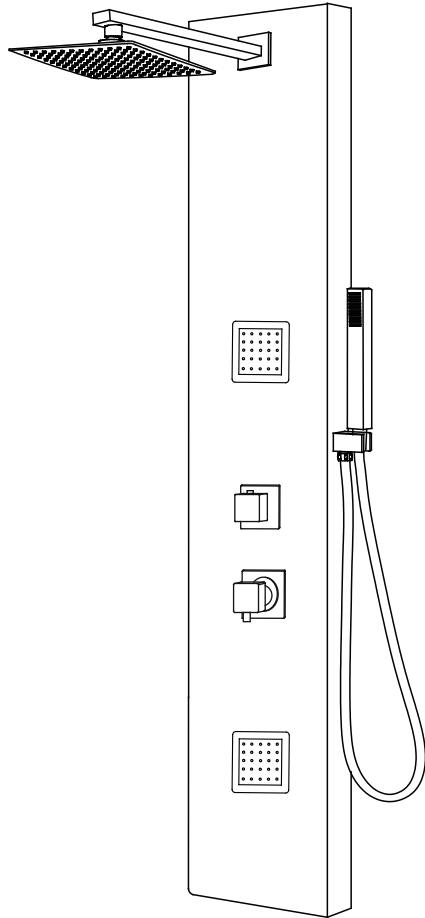

Installation Instructions ABSP65B shower panel

alfibrand.com

III. HAND SHOWER INSTALLATION

I. Function

1. Shower Head
2. Body jets
3. Diverter
4. Mixer
5. Hand shower

II. Installation

Note! Before drilling any holes for fixing your shower panel ensure that there are no hidden cables or pipework within the wall

A . Drill the holes on the wall

B . insert the wall plugs inside the holes

C . Tighten the screws to the wall with wall mounting brackets

Wall-mounting