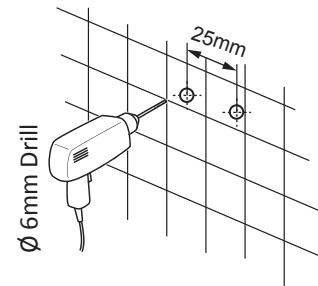

Installation Instructions ABSP65B shower panel

alfibrand.com

III. HAND SHOWER INSTALLATION

I. Function

1. Shower Head
2. Body jets
3. Diverter
4. Mixer
5. Hand shower

II. Installation

Note! Before drilling any holes for fixing your shower panel ensure that there are no hidden cables or pipework within the wall

A . Drill the holes on the wall

B . insert the wall plugs inside the holes

C . Tighten the screws to the wall with wall mounting brackets

Wall-mounting