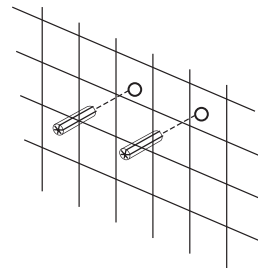

Installation Instructions ABSP65B shower panel

alfibrand.com

III. HAND SHOWER INSTALLATION

I. Function

1. Shower Head
2. Body jets
3. Diverter
4. Mixer
5. Hand shower

II. Installation

Note! Before drilling any holes for fixing your shower panel ensure that there are no hidden cables or pipework within the wall

A . Drill the holes on the wall

B . insert the wall plugs inside the holes

C . Tighten the screws to the wall with wall mounting brackets

Wall-mounting