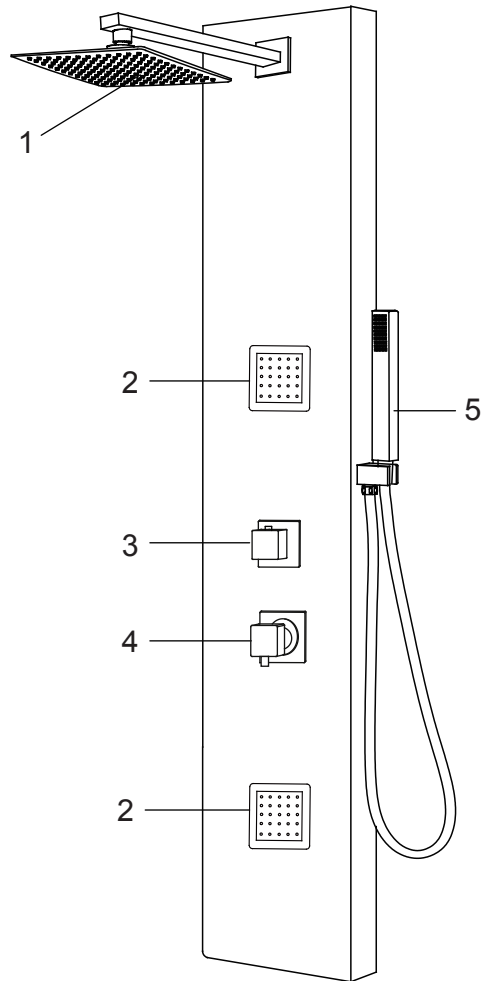

Installation Instructions ABSP65B shower panel

alfibrand.com

III. HAND SHOWER INSTALLATION

I. Function

1. Shower Head
2. Body jets
3. Diverter
4. Mixer
5. Hand shower

II. Installation

Note! Before drilling any holes for fixing your shower panel ensure that there are no hidden cables or pipework within the wall

A . Drill the holes on the wall

B . insert the wall plugs inside the holes

C . Tighten the screws to the wall with wall mounting brackets

Wall-mounting