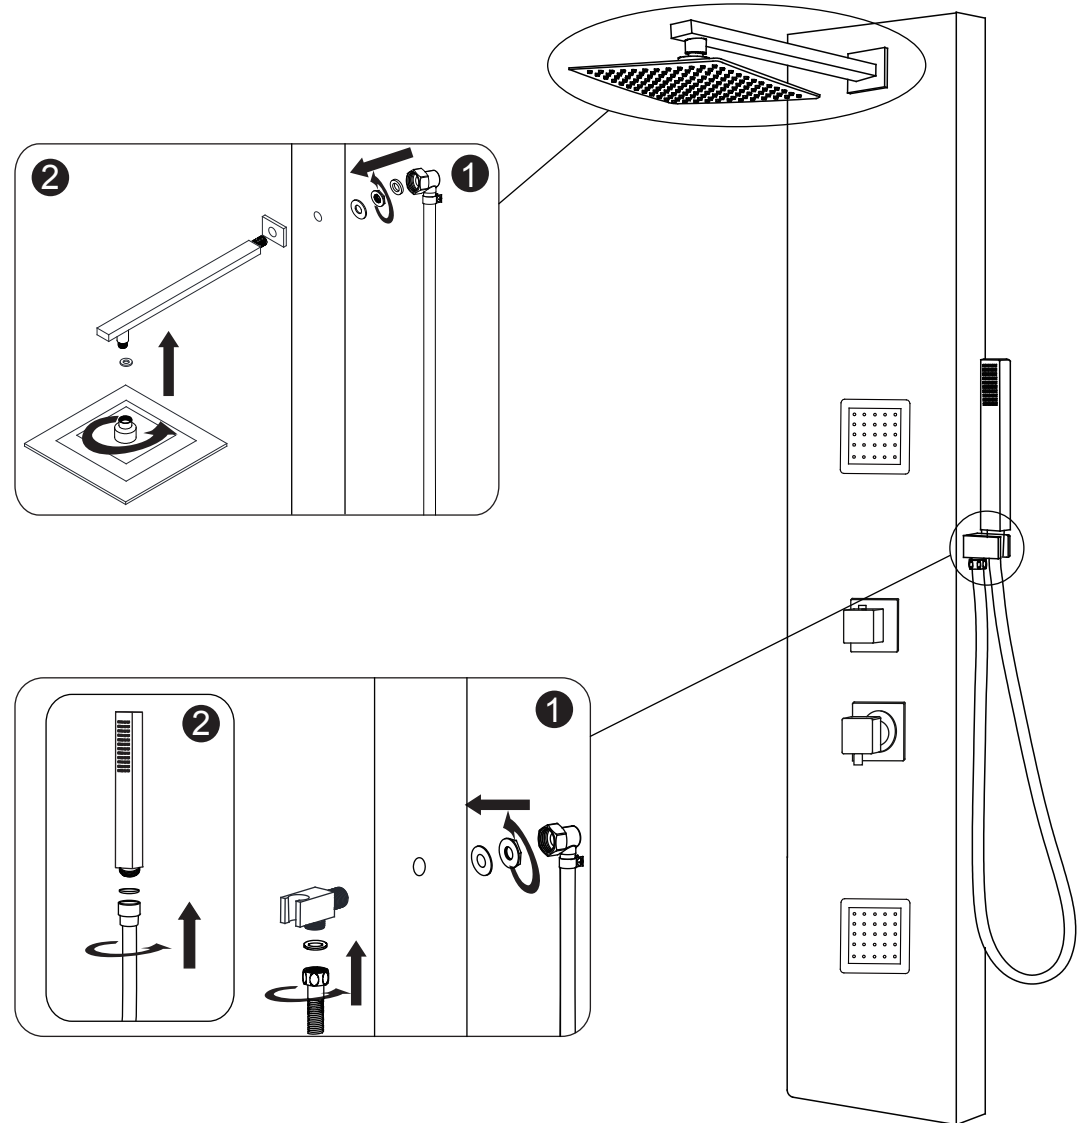

Installation Instructions ABSP65B shower panel

alfibrand.com

III. HAND SHOWER INSTALLATION

I. Function

1. Shower Head
2. Body jets
3. Diverter
4. Mixer
5. Hand shower

II. Installation

Note! Before drilling any holes for fixing your shower panel ensure that there are no hidden cables or pipework within the wall

A . Drill the holes on the wall

B . insert the wall plugs inside the holes

C . Tighten the screws to the wall with wall mounting brackets

Wall-mounting