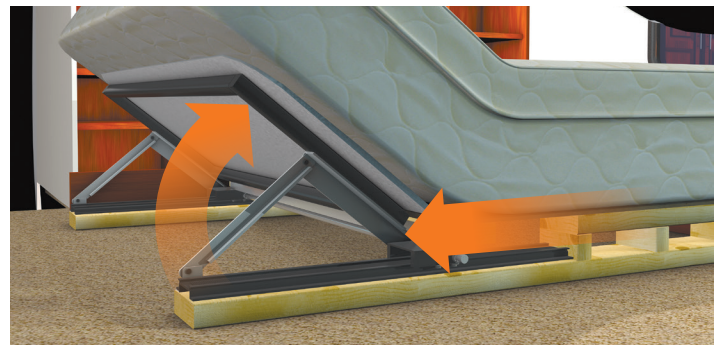

Bed Tilt Sleep System

Versatile Comfort!

The Bed Tilt Sleep System by Lippert Components makes it easy to get comfortable in bed, whether resting, reading or watching TV. With just the flip of a switch, the versatile system inclines the bed to the preferred position. The Bed Tilt can also provide more accessible space, even when the slide room is in. With the bed tilt up, you can easily reach bedroom storage that would otherwise be blocked.

- First adjustable sleep system for RVs
- Adds 18 extra inches of free space when fully inclined
- Utilizes time-tested technology

It can be hard to walk through the RV or access bedroom storage when the slide-out isn't extended.

One button activates the Bed Tilt Sleep System making more room to walk through or reach the dresser.

With the Bed Tilt Sleep System, RVer's can enjoy more floor space and access the dresser, even when the slide-out is not extended.