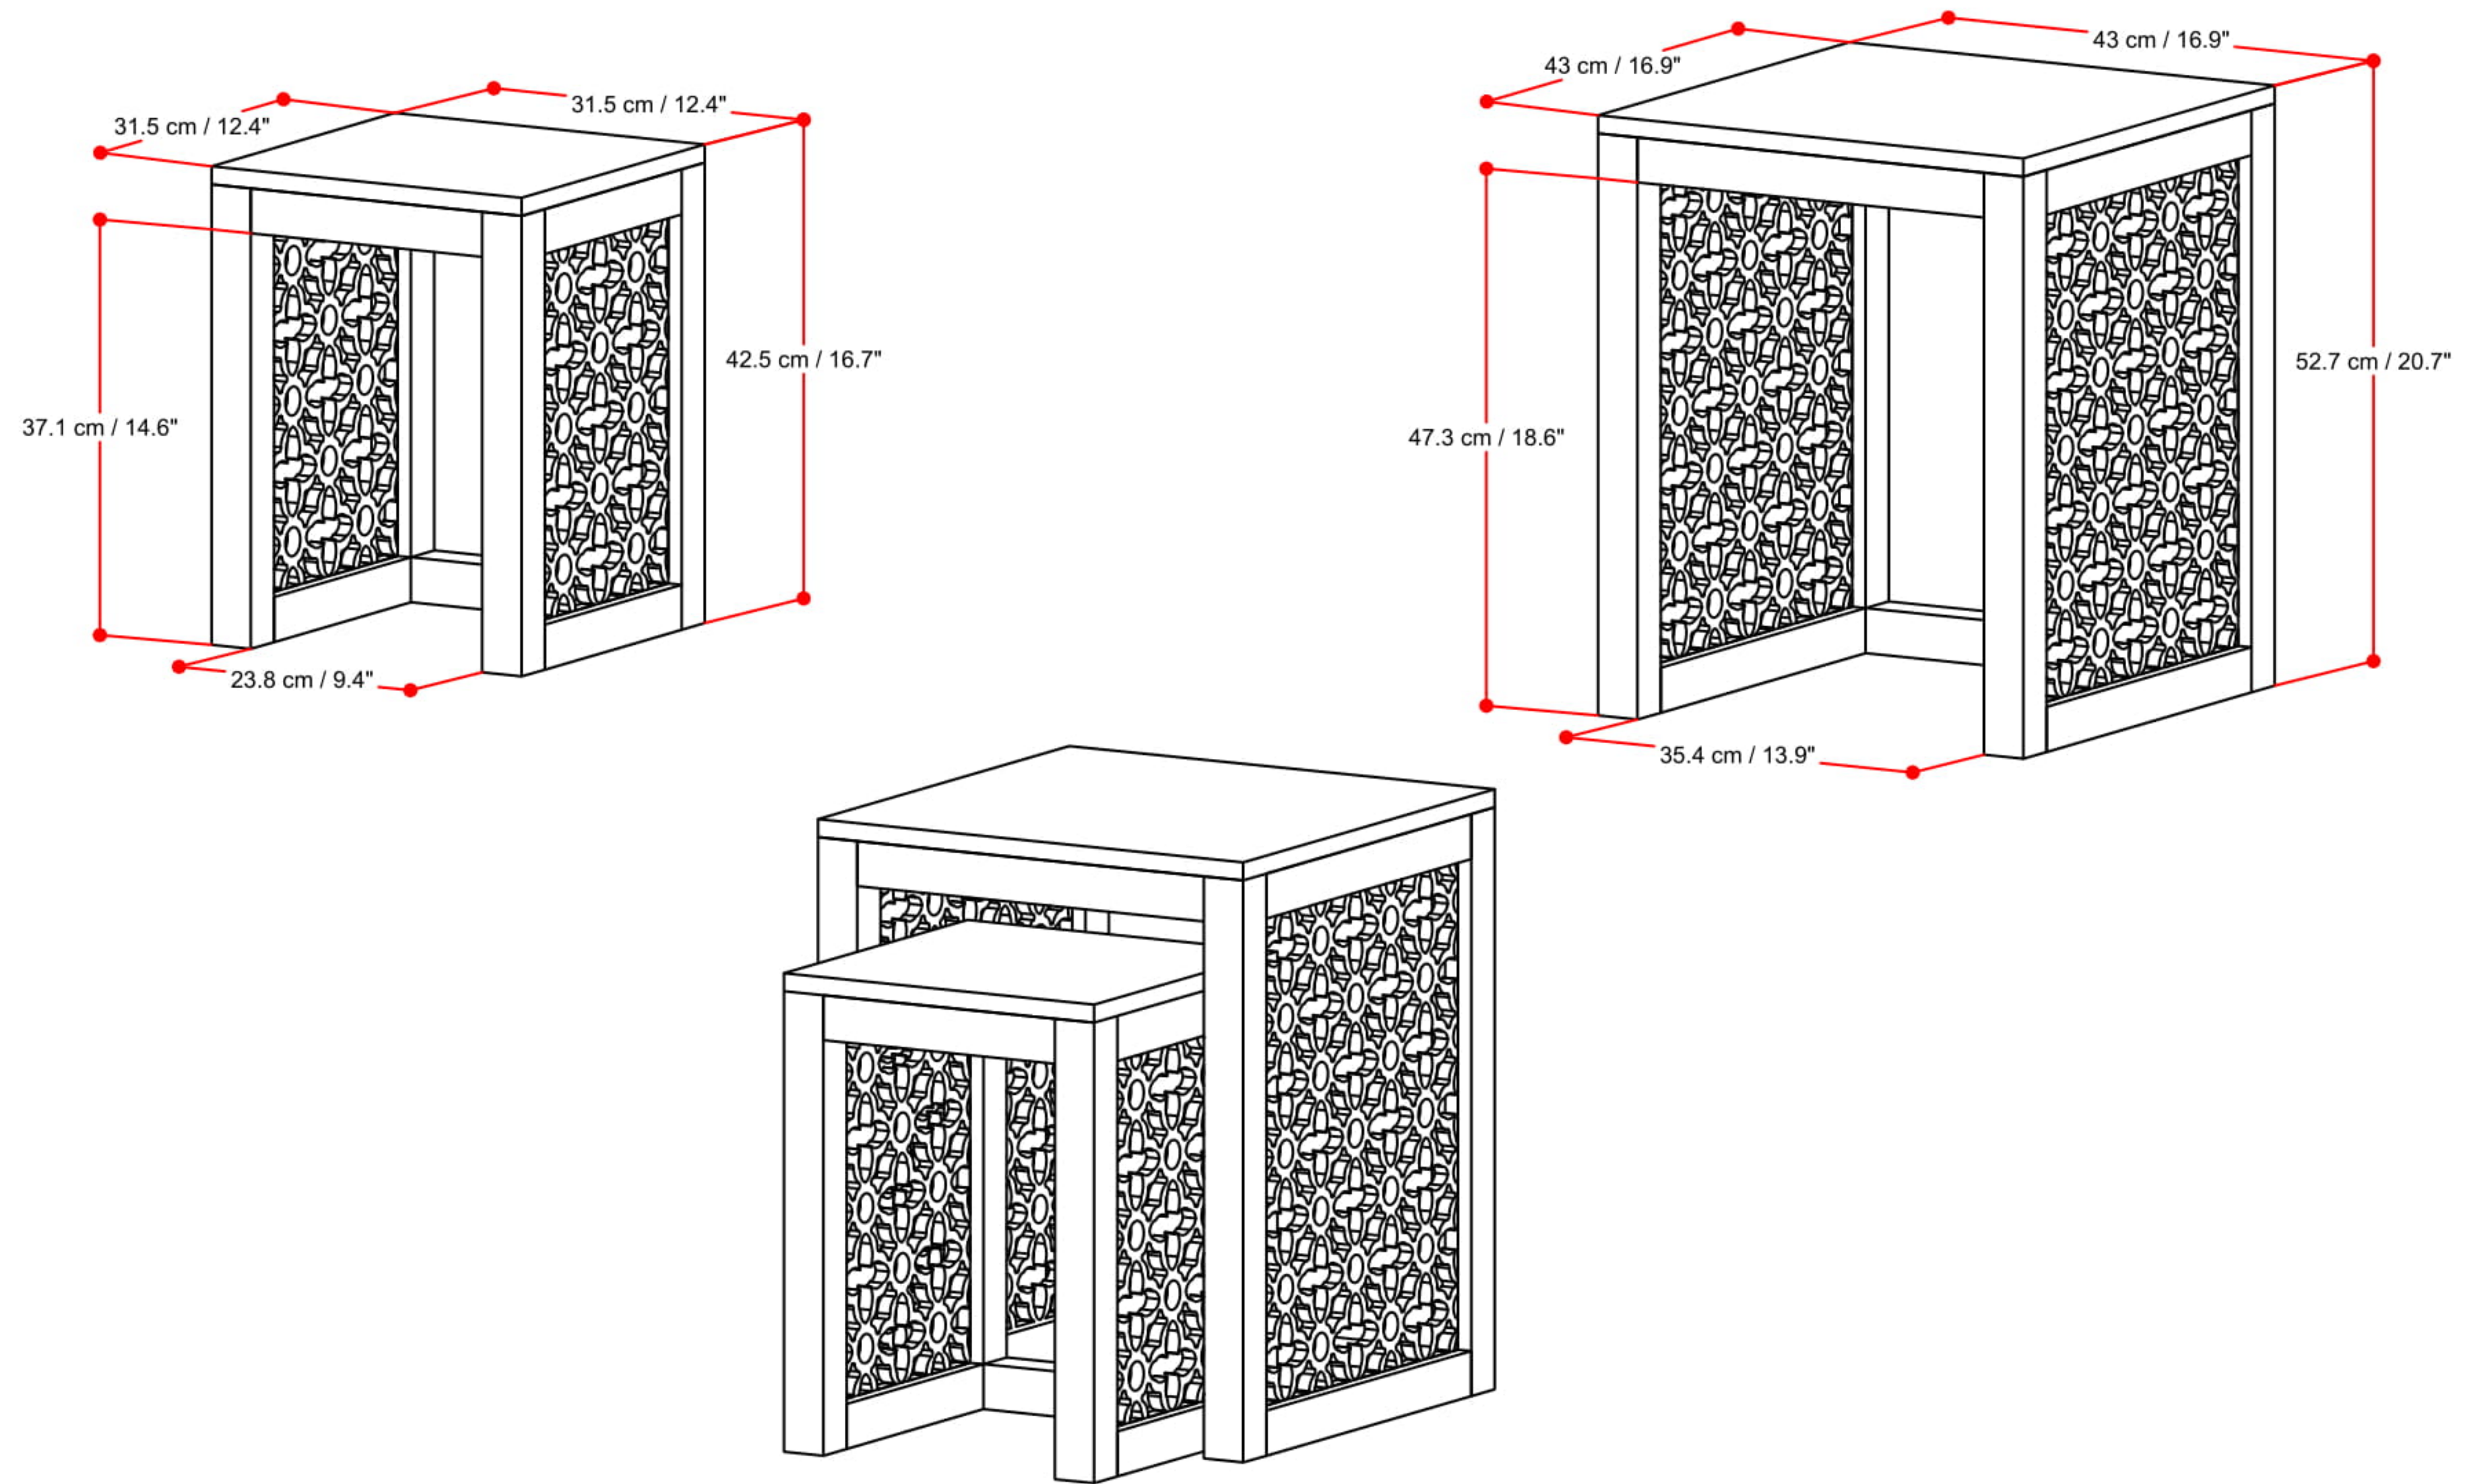

POLLY NESTING 2 TABLES

Net Weight- 22 (lb)