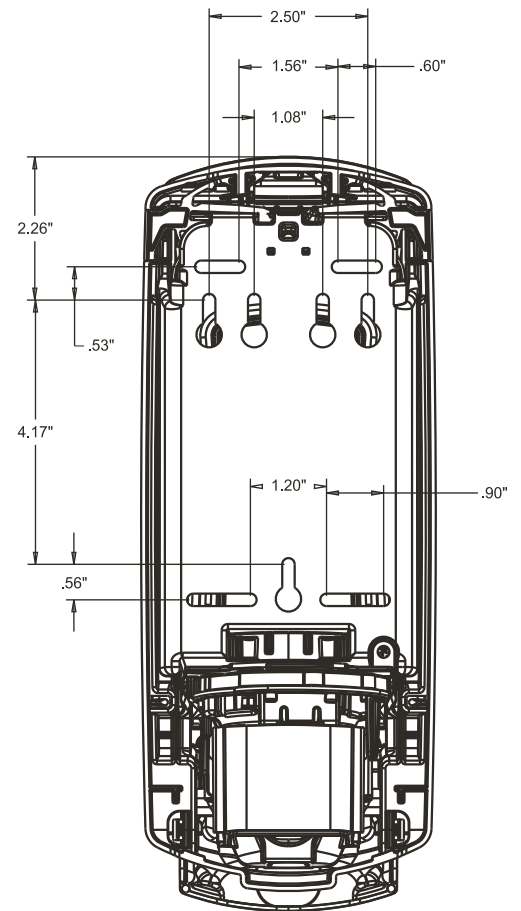

Back View

GOJO Industries, Inc.
One GOJO Plaza, Suite 500
P.O. Box 991 • Akron, OH 44309-0991
Tel: 1-330-255-6000 • Toll-free: 1-800-321-9647
Fax: 1-800-FAX-GOJO