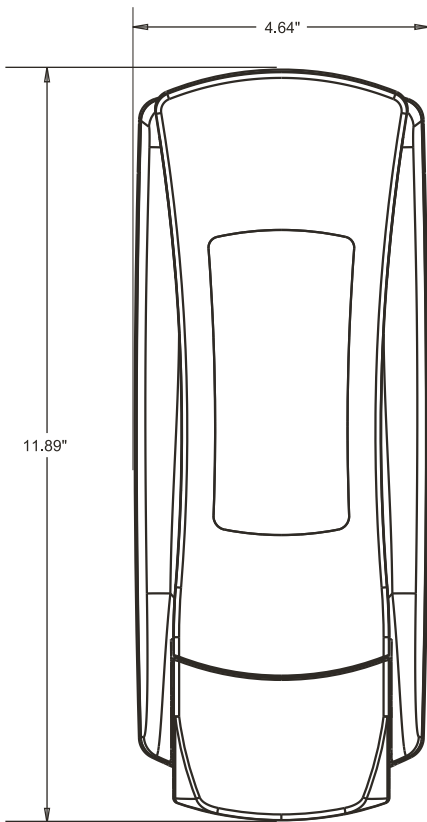

GOJO ADX-12™ DISPENSER DIMENSIONS

These dimensions apply to GOJO®, PURELL® and PROVON® brand ADX-12 dispensers.

Use the dimensions provided to ensure adequate wall spacing and clearance for the unit.

Front View