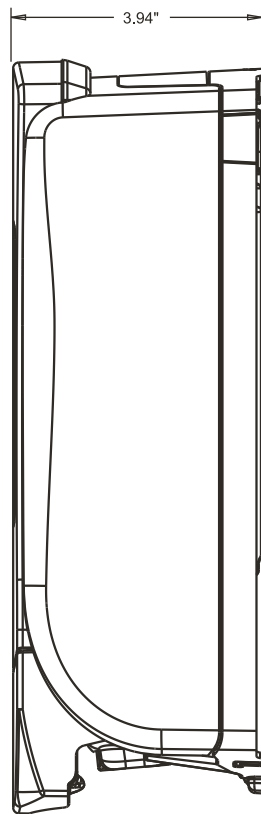

GOJO ADX-12™ DISPENSER DIMENSIONS

These dimensions apply to GOJO®, PURELL® and PROVON® brand ADX-12 dispensers.

Use the dimensions provided to ensure adequate wall spacing and clearance for the unit.

Front View