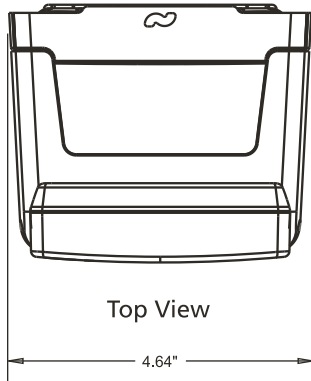

GOJO ADX-12™ DISPENSER DIMENSIONS

These dimensions apply to GOJO®, PURELL® and PROVON® brand ADX-12 dispensers.

Use the dimensions provided to ensure adequate wall spacing and clearance for the unit.

Front View