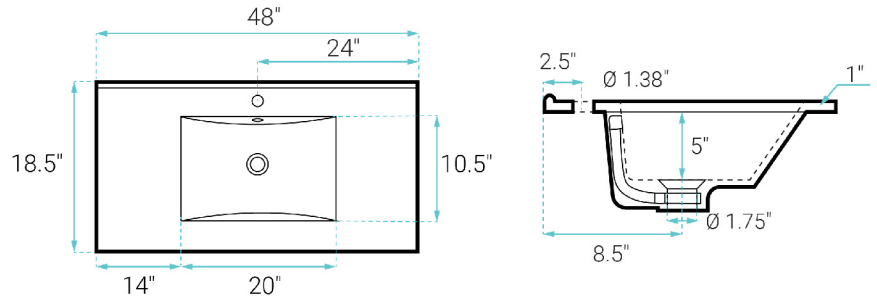

### FEATURES:

- Sleek, freestanding design
- Glazed ceramic, single sink
- Standard 1.75" drain hole
- Standard 1.38" faucet holes
- Chrome-finish overflow
- Woven rattan cabinet doors

### SPECIFICATIONS:

N.W: 107 lb.

W: 48" x D: 18.5" x H: 35.5"

Inner Sink: D: 10.5" x W: 20" x H: 5"