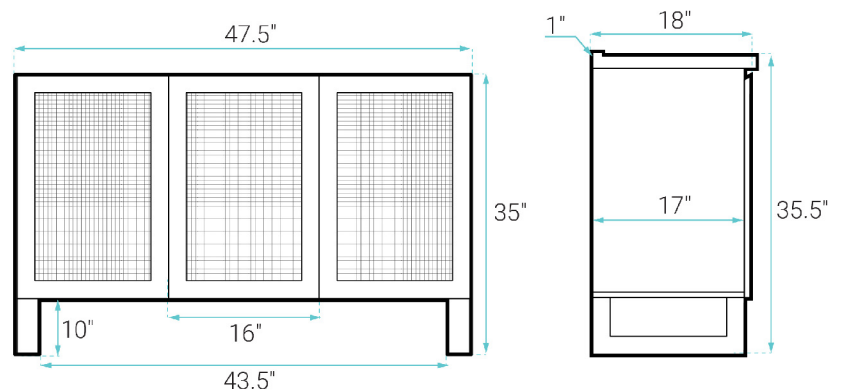

### FEATURES:

- Sleek, freestanding design
- Glazed ceramic, single sink
- Standard 1.75" drain hole
- Standard 1.38" faucet holes
- Chrome-finish overflow
- Woven rattan cabinet doors

### SPECIFICATIONS:

N.W: 107 lb.

W: 48" x D: 18.5" x H: 35.5"

Inner Sink: D: 10.5" x W: 20" x H: 5"