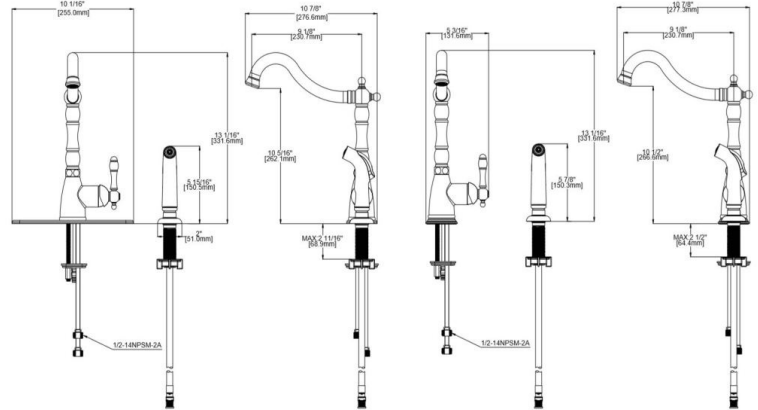

Oakmont Single-Handle Kitchen Faucet with Side Sprayer Oil Rubbed Bronze

SPECIFICATIONS

MATERIAL:	Zinc/Plastic	FLOW RATE:	1.8 GPM
HANDLE MATERIAL:	Zinc	LOW FLOW:	Yes
SPOUT MATERIAL:	N/A	HANDLES - CONFIGURATION:	Single Handle
CARTRIDGE MATERIAL:	Ceramic	HANDLE REACH:	3.03"
WATERWAY MATERIAL:	Brass	SPRAYER INCLUDED:	Yes
SPRAYER MATERIAL:	N/A	SPRAYER HOSE LENGTH:	N/A
DRAIN MATERIAL:	N/A	SPRAYER TYPE:	N/A
FAUCET TYPE:	Kitchen Single Handle	SOAP DISPENSER INCLUDED:	No
MOUNTING TYPE:	Deck Mount	QUICK ATTACH INCLUDED:	Yes
MOUNTING HOLES:	2	DIMENSIONS WITH DECK PLATE:	2.56" L x 2.56" W x 2.8" D
MAX DECK THICKNESS:	2.72"	WEIGHT WITH DECK PLATE:	5.08 lbs.
DECK PLATE - INCLUDED:	N/A	DIMENSIONS W/O DECK PLATE:	5.2" L x 10.91" W x 13.07" D
SPOUT REACH:	9.09"	WEIGHT W/O DECK PLATE:	4.72 lbs.
SPOUT HEIGHT:	10.51"	PVD FINISH:	No