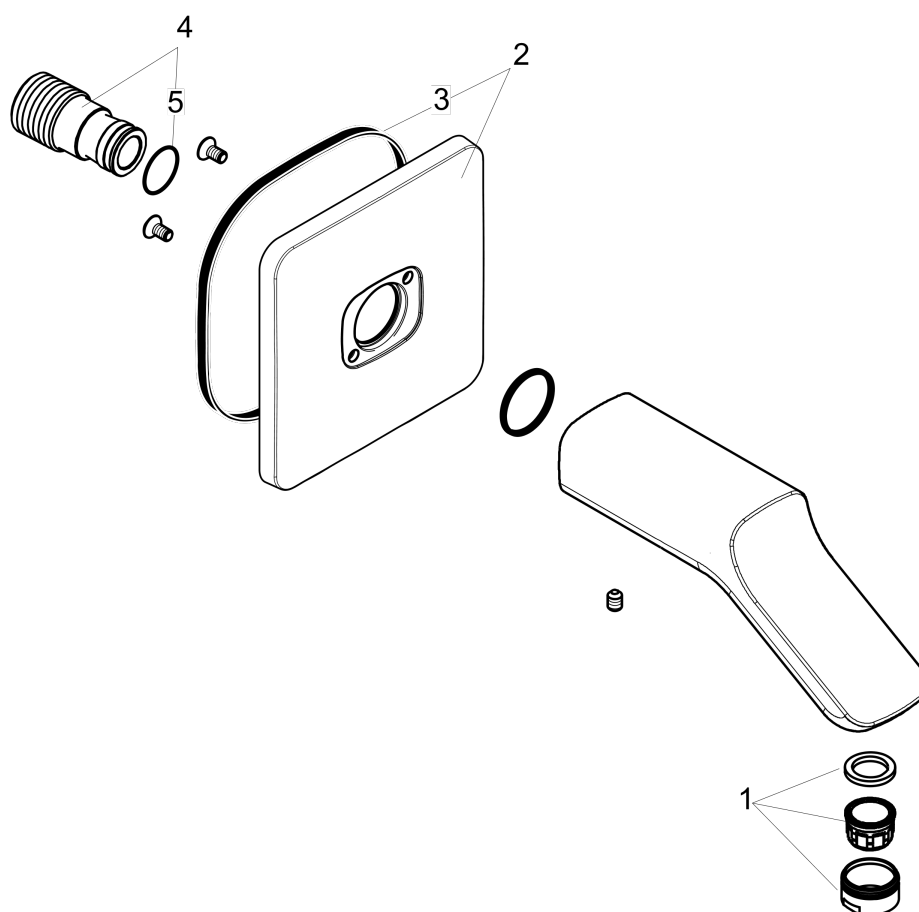

AXOR Urquiola

Tub Spout

Finishes : **chrome** Part no. : **11430001**

Description

Features

- Solid brass
- Includes: 1/2" female and 3/4" male adaptor

Product image

Scale drawing

AXOR Urquiola

Tub Spout

Finishes : **chrome** Part no. : **11430001**

Exploded drawing

Year of production: >04/10

AXOR Urquiola

Tub Spout

Finishes : **chrome** Part no. : **11430001**

Spare parts list

Year of production: >04/10

Pos.	Description	Part no.	PC	PU
1	aerator M24x1 (25 l/min)	13956000	0	1
2	escutcheon	95496000	0	1
3	seal	97737000	0	1
4	connecting thread	96472001	0	1
5	O-ring 16x2,5	98134000	0	1