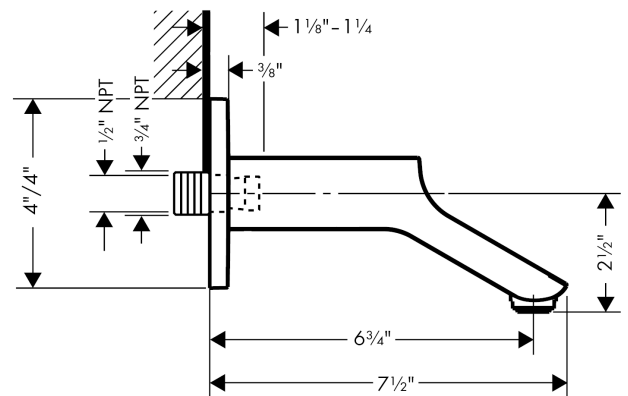

AXOR Urquiola

Tub Spout

Finishes : **chrome** Part no. : **11430001**

Description

Features

- Solid brass
- Includes: 1/2" female and 3/4" male adaptor

Product image

Scale drawing

AXOR Urquiola

Tub Spout

Finishes : **chrome** Part no. : **11430001**

Exploded drawing

Year of production: >04/10

AXOR Urquiola

Tub Spout

Finishes : **chrome** Part no. : **11430001**

Spare parts list

Year of production: >04/10

Pos.	Description	Part no.	PC	PU
1	aerator M24x1 (25 l/min)	13956000	0	1
2	escutcheon	95496000	0	1
3	seal	97737000	0	1
4	connecting thread	96472001	0	1
5	O-ring 16x2,5	98134000	0	1