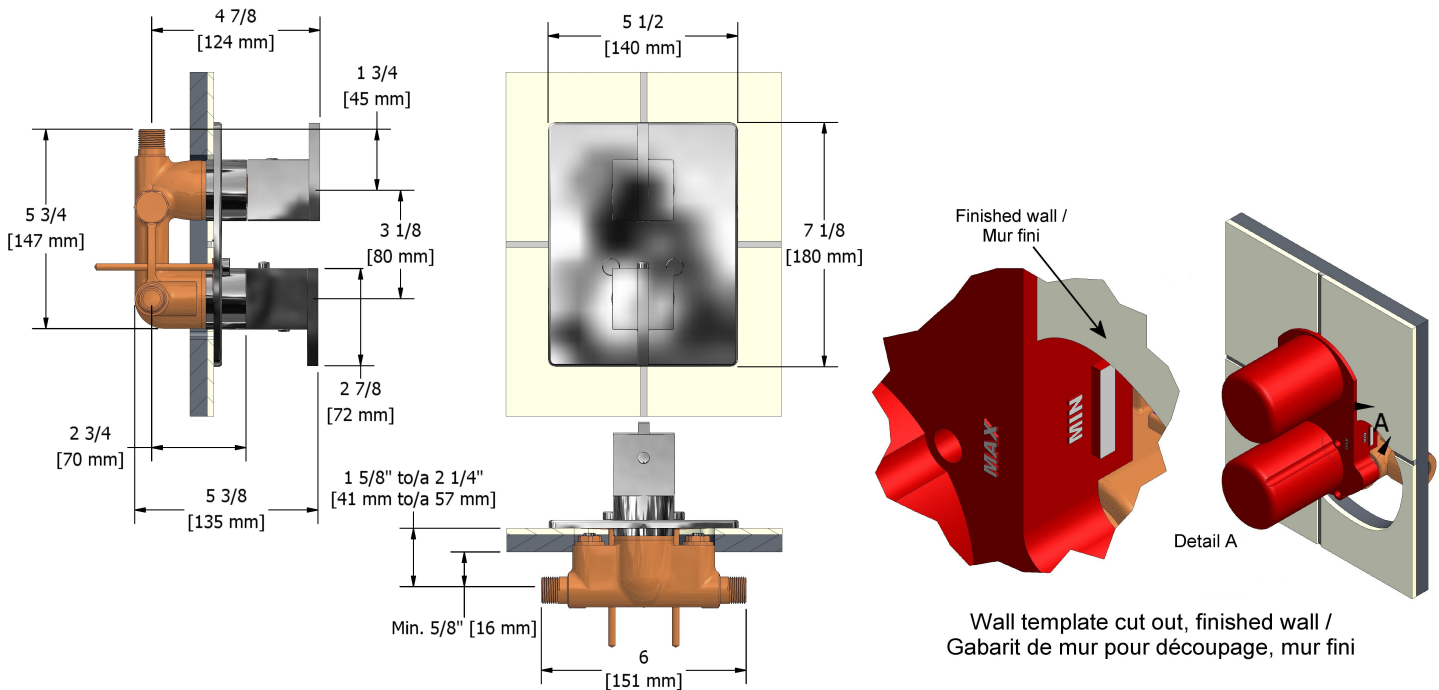

Sizes, models and finishes may differ from thoses presented.

Warranty

This **Riobel Inc.** product you have purchased carries a Limited Lifetime Warranty on the chrome, PVD finish, blacks and all working parts and is guaranteed from the initial purchase date against all manufacturing defects. All other finishes, including plastic components, are guaranteed for one year. All electric and/or electronic parts are covered by a 5-year limited warranty.

Customer Service

Ontario, West Canada : 888-287-5354 Quebec, Maritimes, United States : 866-473-8442