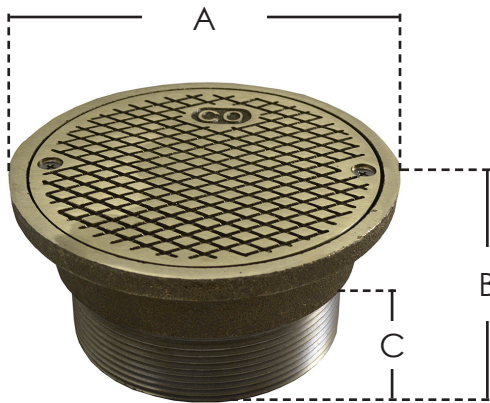

PART NO. C37807

4" METAL CLEANOUT SPUD WITH 6" NICKEL BRONZE ROUND COVER

- Supplied with 4" IPS countersunk plug

IPS	COVER	SCREWS	CENTER X CENTER	A	B	C
4"	6" NB	2	4-7/8"	6"	2-15/16"	1-1/4"