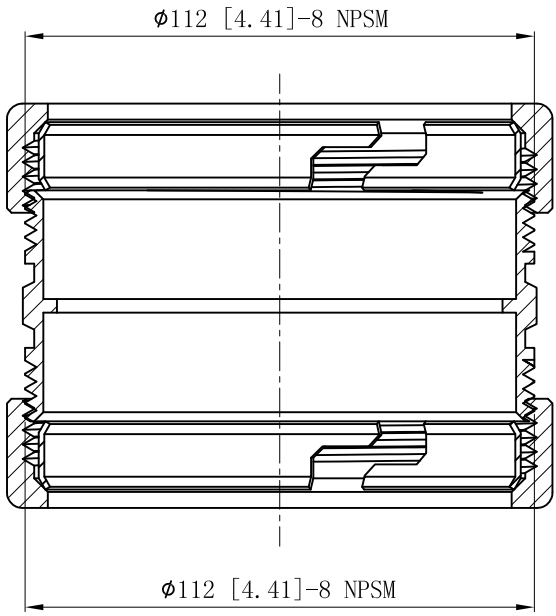

SIDES	BOTTOM
Material:C1018 Seamless steel tube	

CUTAWAY VIEW A-A

DESCRIPTION
TRADE REFERENCE TERMS

STANDARD PACKING
5 PCS

This data sheet is for reference only .GARVIN INDUSTRIES reserves the right to make changes to the design without prior notice.

GARVIN INDUSTRIES		
NO-THREAD CONNECTOR & COUPLINGS		
SIZE A4	DWG NO. RTC350	REV A
DATA SHEET		