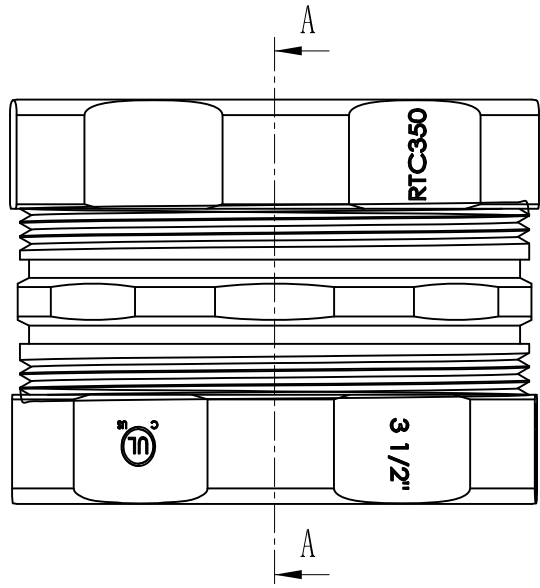

SIDES	BOTTOM
Material:C1018 Seamless steel tube	

CUTAWAY VIEW A-A

DESCRIPTION
TRADE REFERENCE TERMS

STANDARD PACKING
5 PCS

This data sheet is for reference only .GARVIN INDUSTRIES reserves the right to make changes to the design without prior notice.

GARVIN INDUSTRIES		
NO-THREAD CONNECTOR & COUPLINGS		
SIZE A4	DWG NO. RTC350	REV A
DATA SHEET		